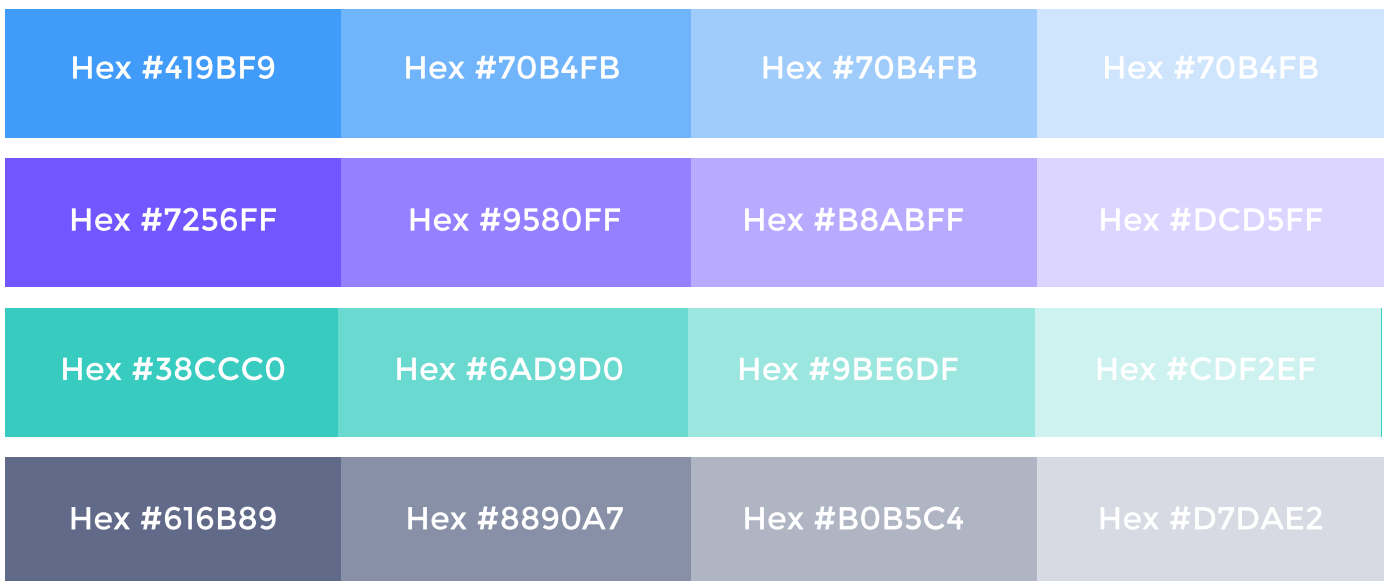

Fanbank Basic Style Guide

2019

Logo Variations

Color Guide

Typography

Montserrat
Primary

Montserrat Medium

ABCDEFGHIJKLM
NOPQRSTUVWXYZ
abcdefghijklm
nopqrstuvwxyz
1234567890