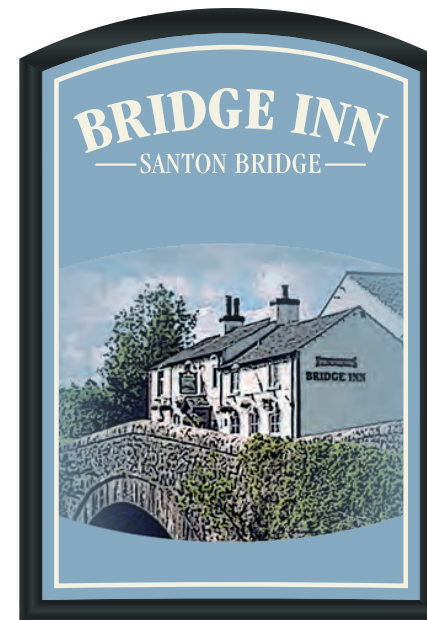

C

OPTION A: Gable board with raised lettering(size TBC) - 2 off

BRIDGE INN  
—SANTON BRIDGE—

OPTION B: Raised lettering to gable end (size TBC) - 2 off

Double sided Pictorial sign (size TBC)

Car park signage (size TBC) - 2off