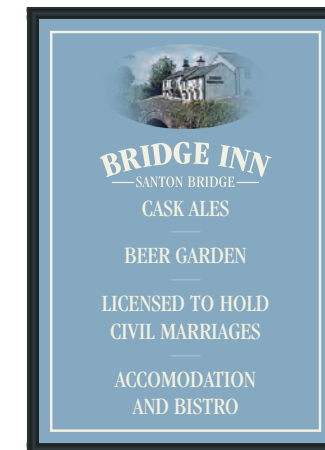

Amenity board (size TBC)