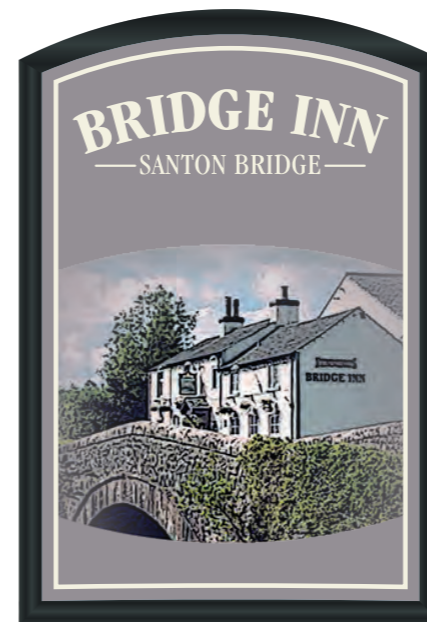

B

OPTION A: Gable board with raised lettering(size TBC) - 2 off

BRIDGE INN
—SANTON BRIDGE—

OPTION B: Raised lettering to gable end (size TBC) - 2 off

Double sided Pictorial sign (size TBC)

Car park signage (size TBC) - 2off