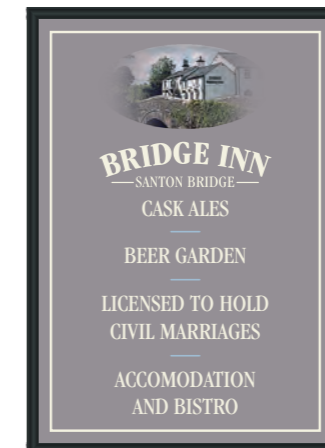

Amenity board (size TBC)