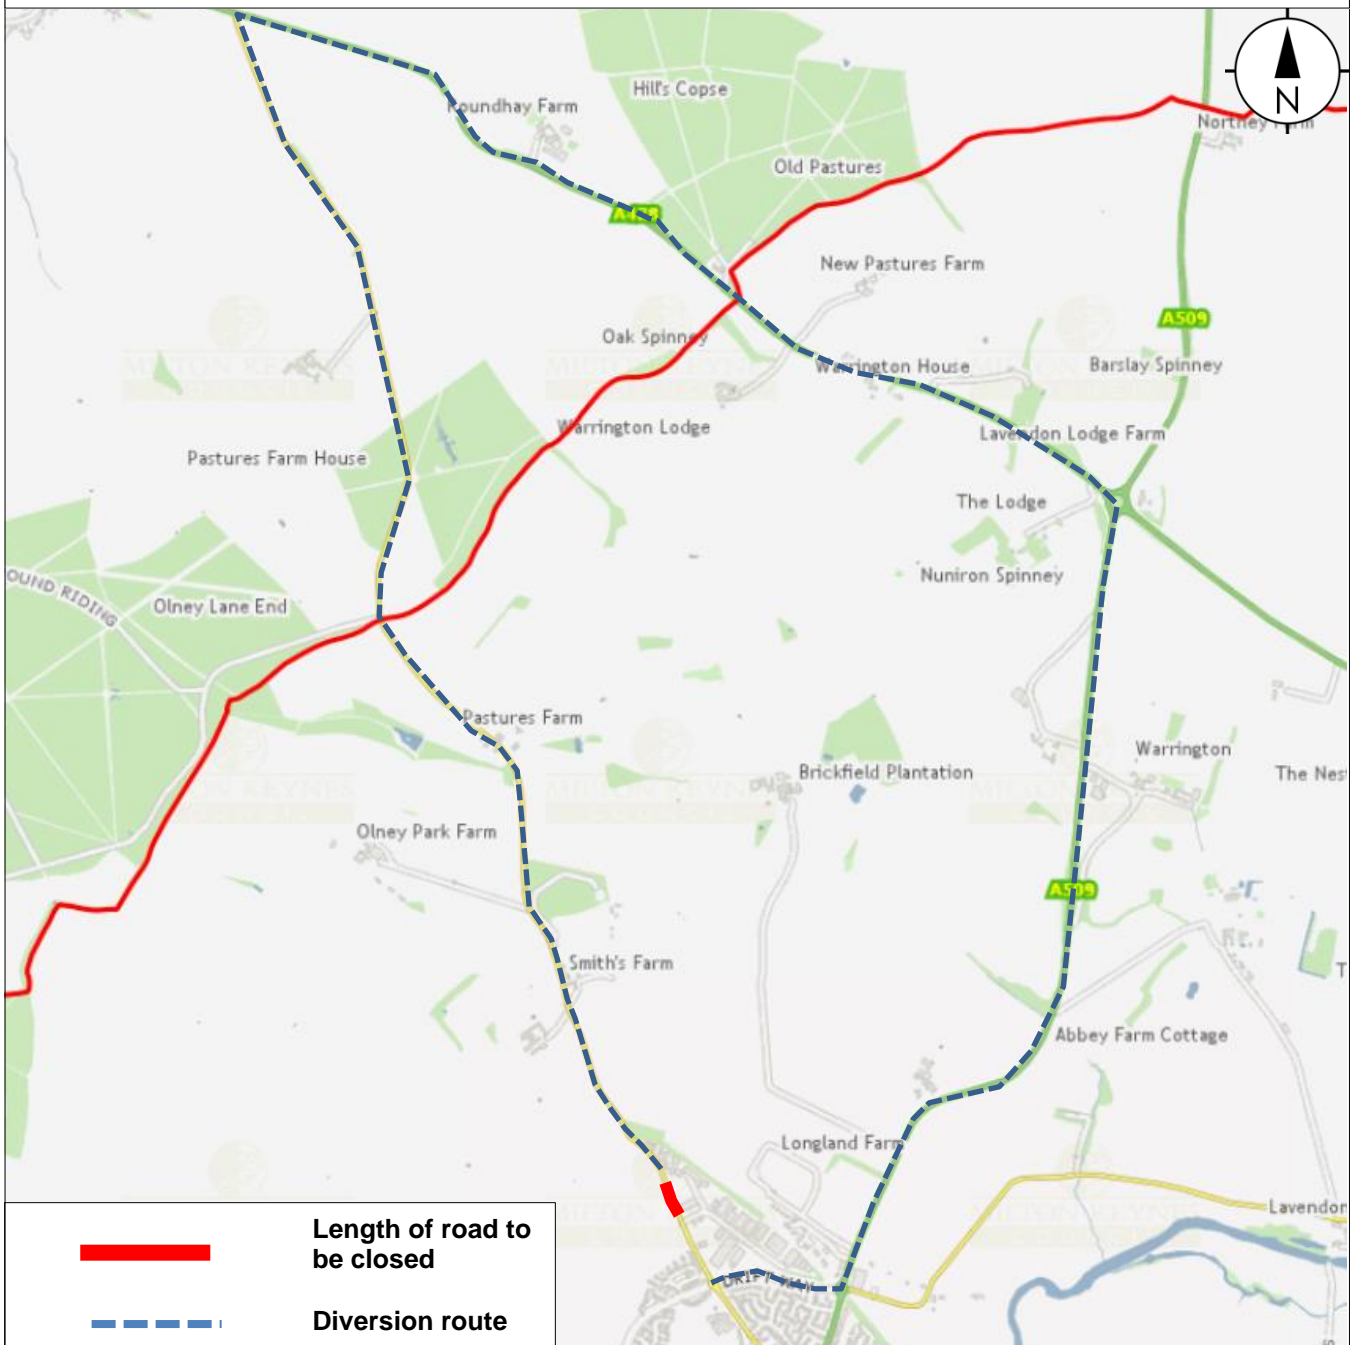

MAP FOR ORDER

Map referred to in the Council of the Borough of Milton Keynes (Various roads in Astwood, Bletchley, Linford Wood, Kingston and Olney) (Temporary Closure) Order 2020.

This map is not to scale