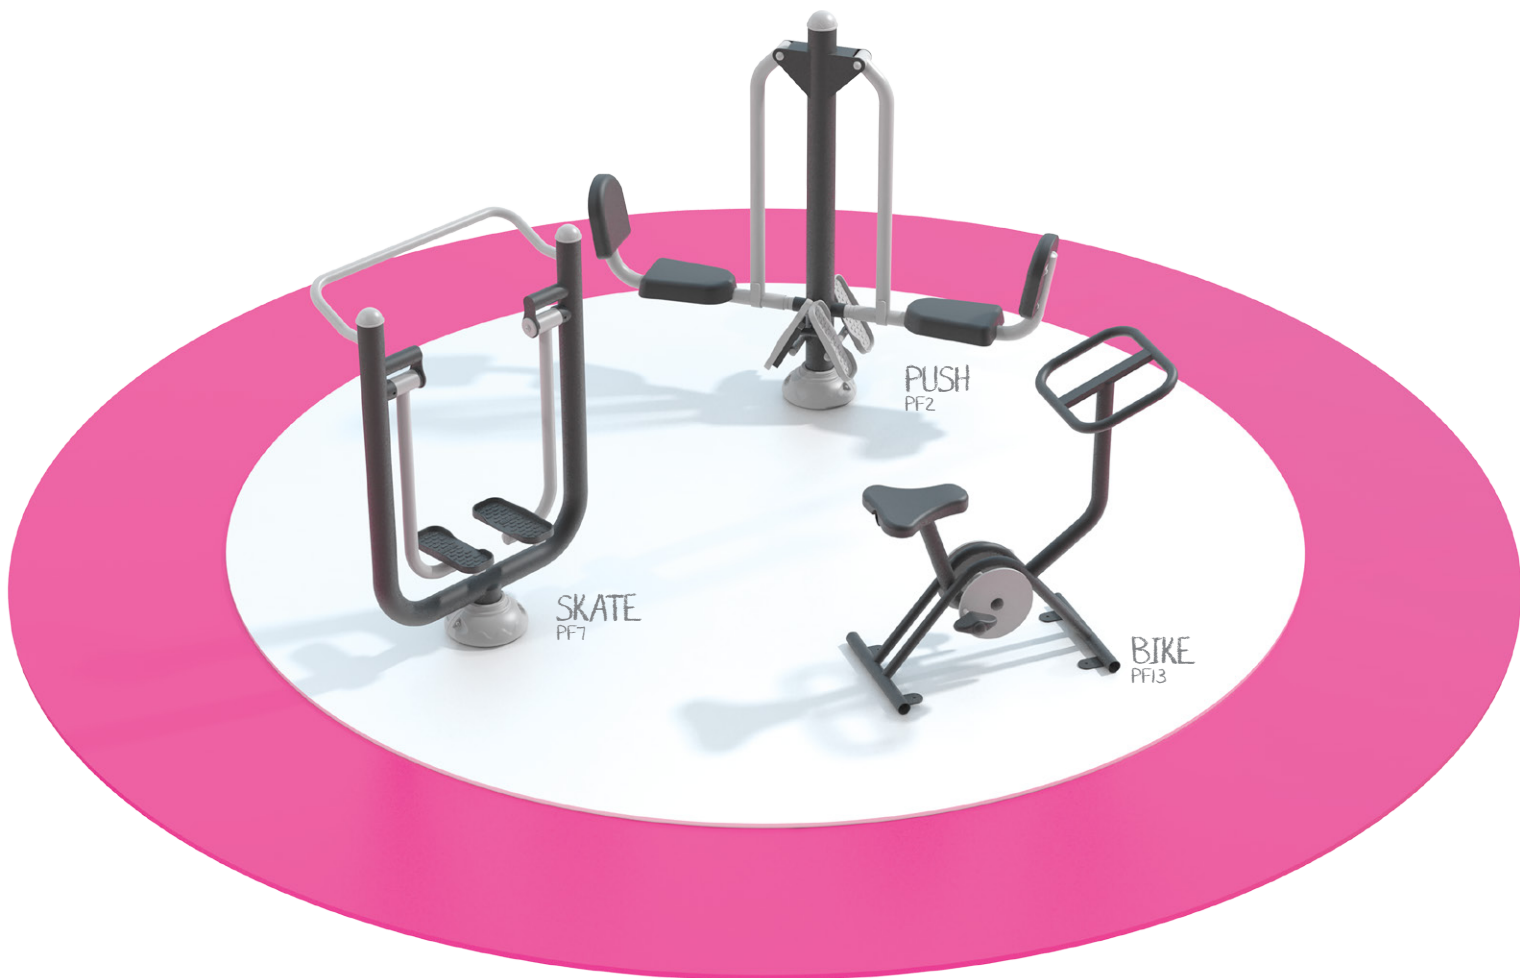

area

DEPORTIVA 1

50 m²

+ 12a

4

FEATURES

MANUFACTURING: Tube structure made of galvanized steel with reinforced tread system and polypropylene handles.

FINISHING: Baked polyester paint, black and grey RAL9006 colour.

Measurements expressed in millimeters

PUSH
PF2

1924

365

1665

3390 x 4925

SKATE
PF7

1000

525

1443

3325 x 4000

BIKE
PF13

1052

524

1138

3600 x 4060