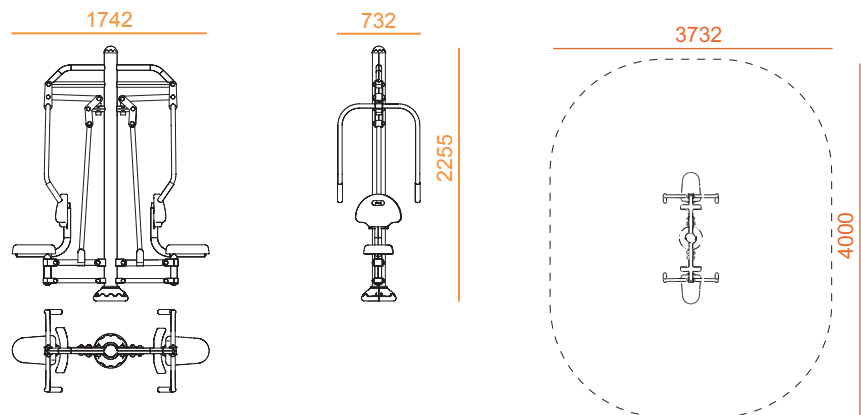

# TORAX

USERS

+12 years

14,8m<sup>2</sup>

Measurements expressed in millimeters