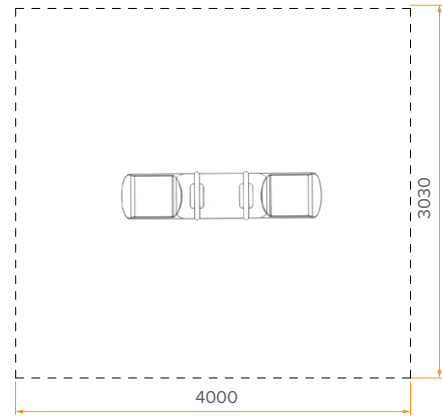

Measurements expressed in millimeters

$S = 12m^2$