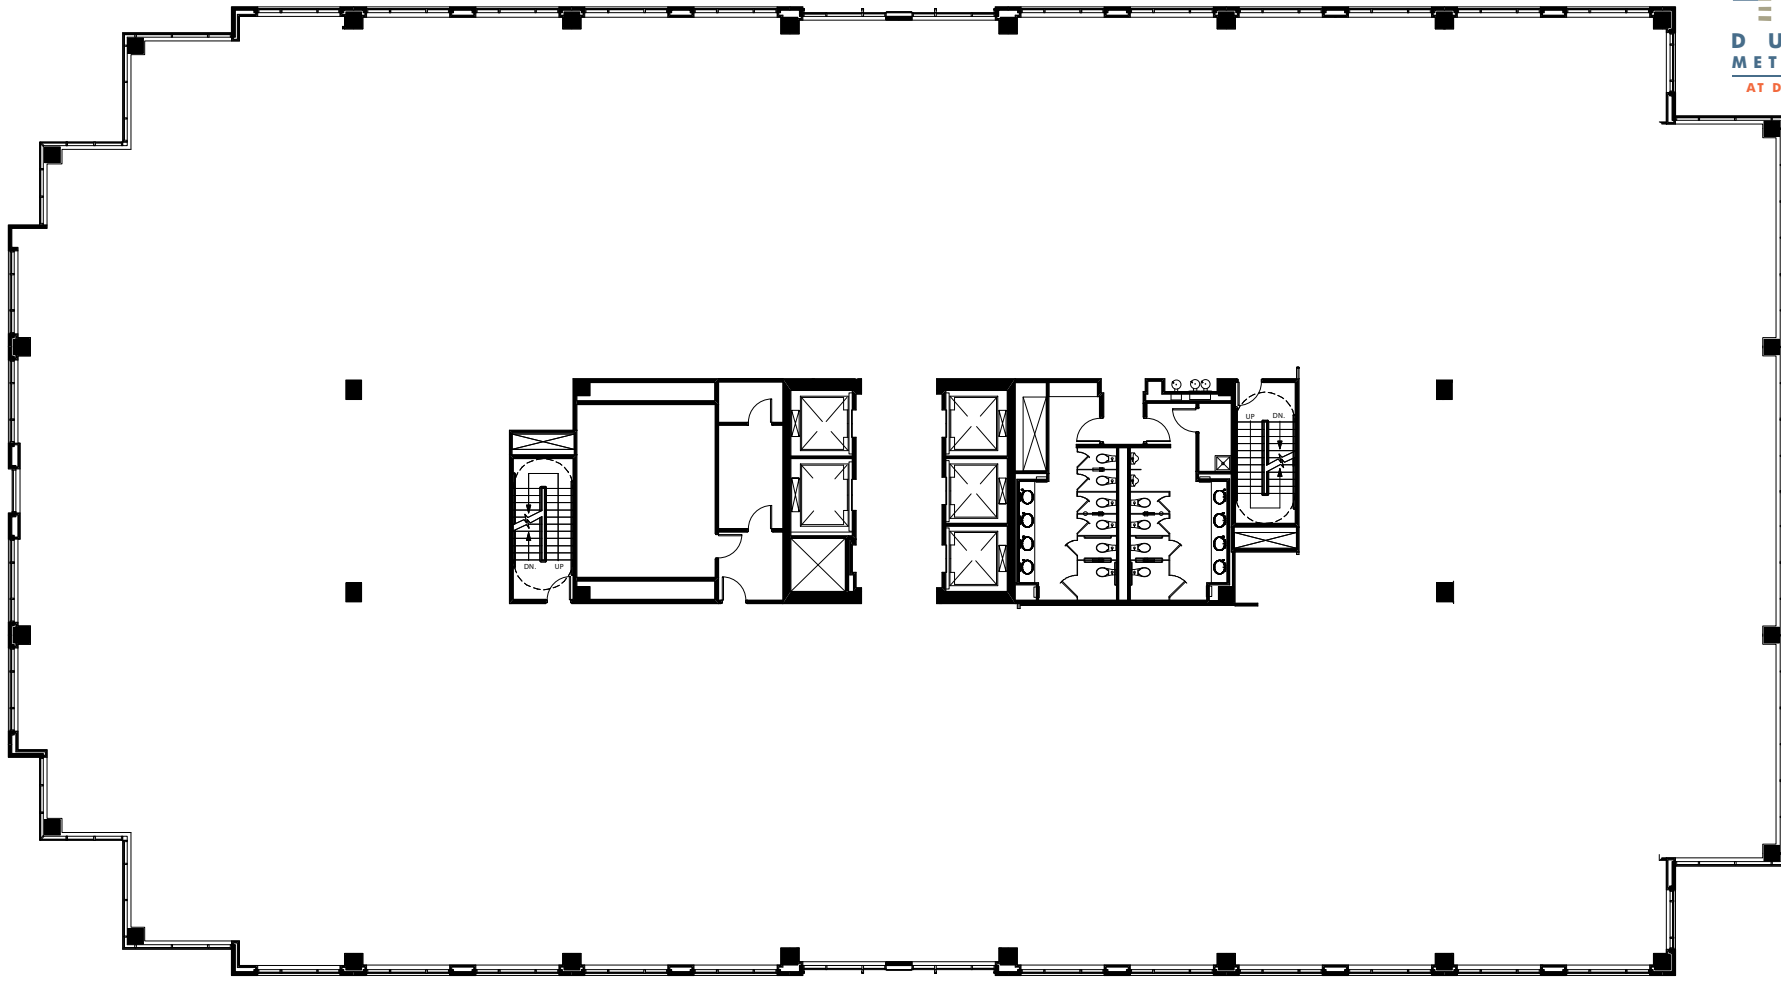

TYPICAL FLOOR PLAN

JWharton@mondayre.com
703.284.0216

AThau@mondayre.com
703.284.0206

Tim Summers
Scott Goldberg
Conn Curry
+1 703 448 1200
cushmanwakefield.com