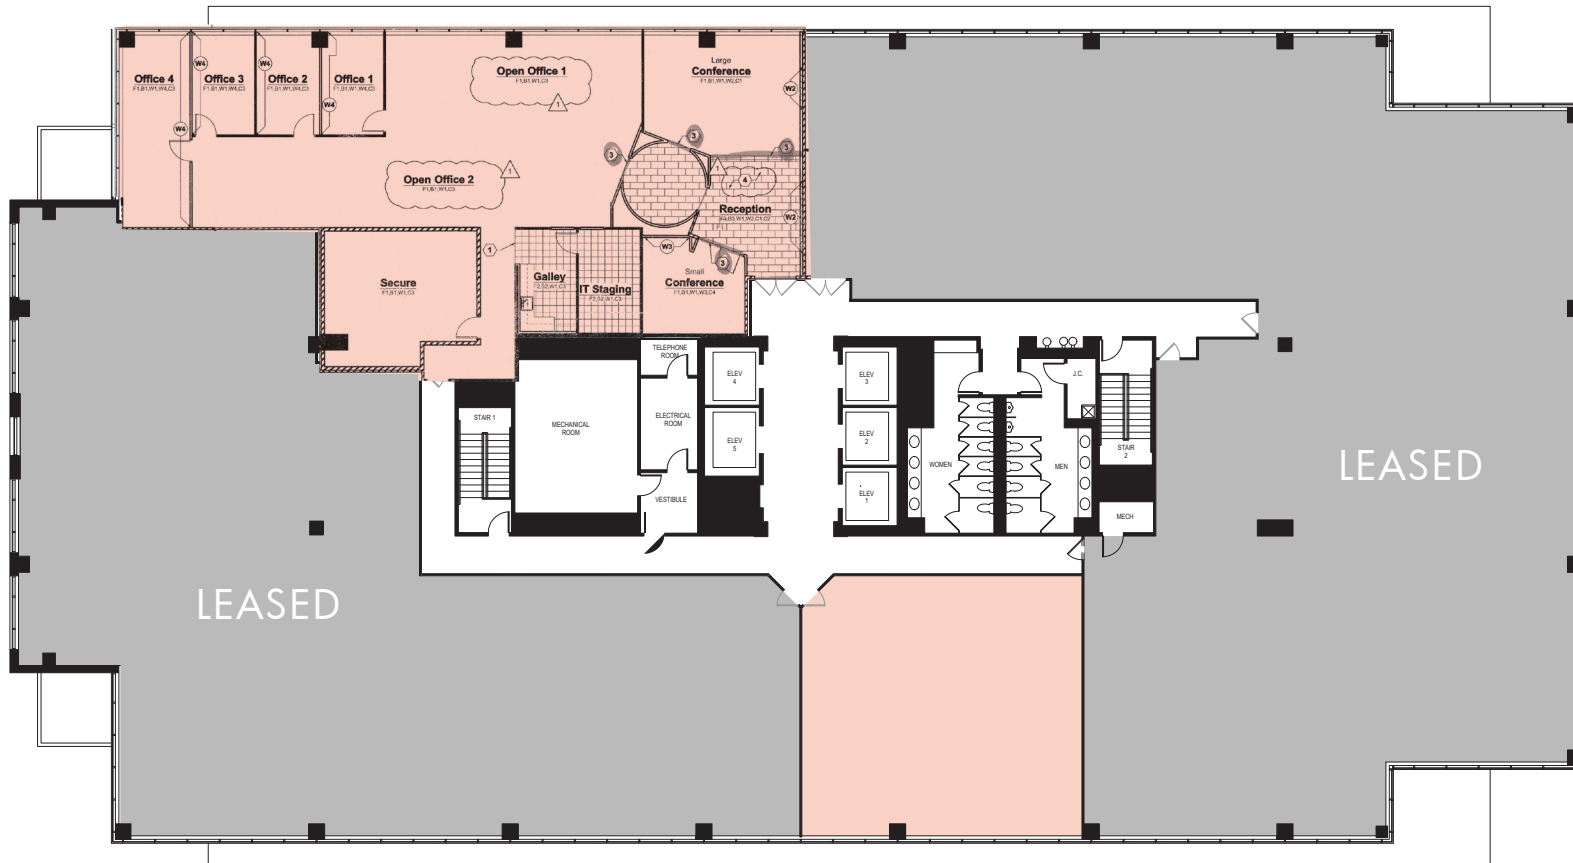

11TH FLOOR - 2,118 SF - 4,991 SF

SUITE 1100 - 4,991 SF

SUITE 1175 - 2,118 SF

JWharton@mondayre.com
703.284.0216

AThau@mondayre.com
703.284.0206

Tim Summers
Scott Goldberg
Conn Curry
+1 703 448 1200
cushmanwakefield.com