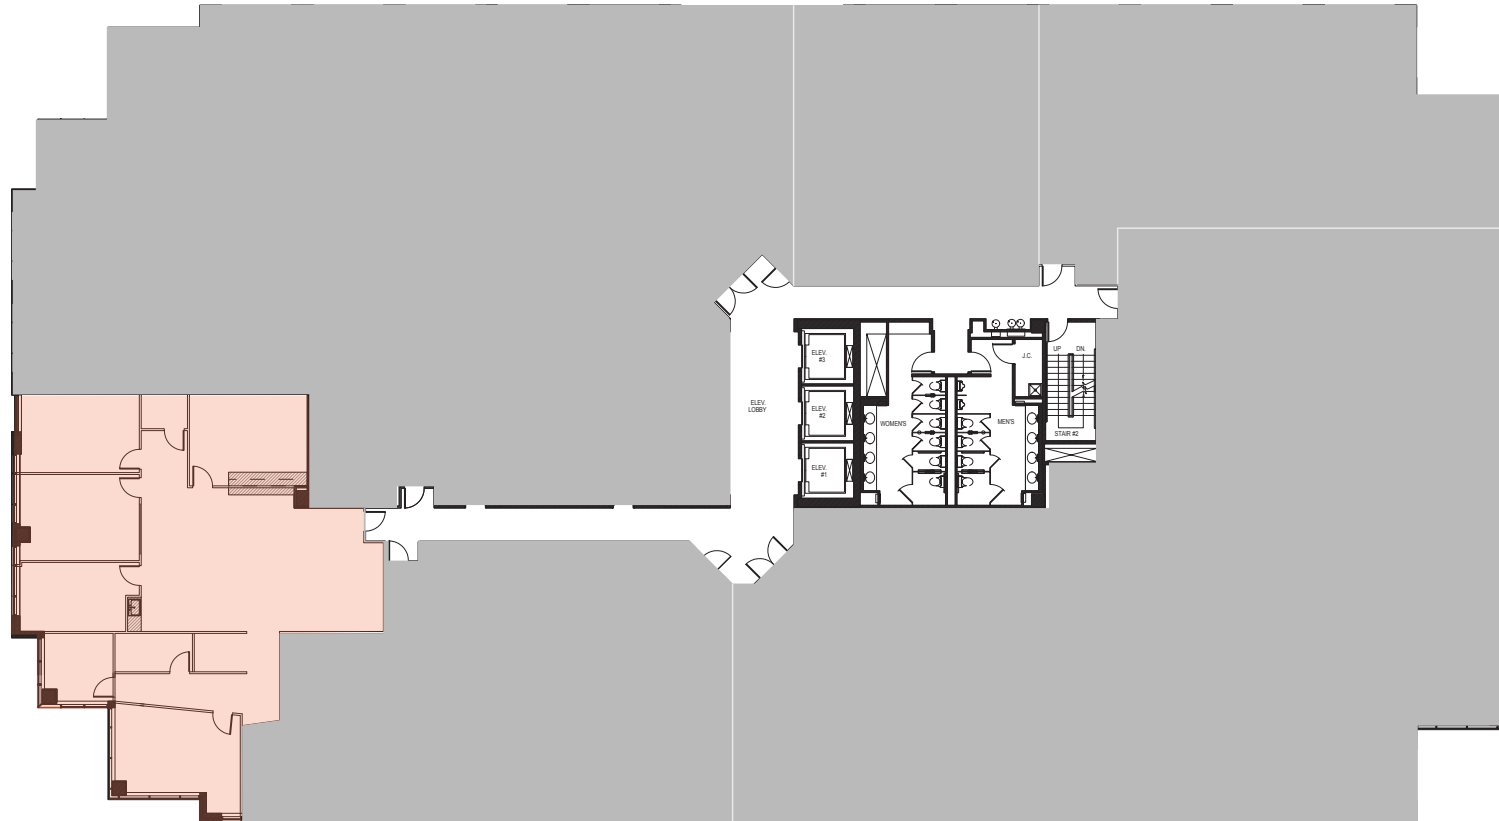

# SUITE 475 - 3,391 SF

JWharton@mondayre.com  
703.284.0216

DYener@mondayre.com  
703.284.0206

Spencer Stouffer  
Tim Summers  
Scott Goldberg  
Caroline Collins  
+1 703 448 1200  
cushmanwakefield.com