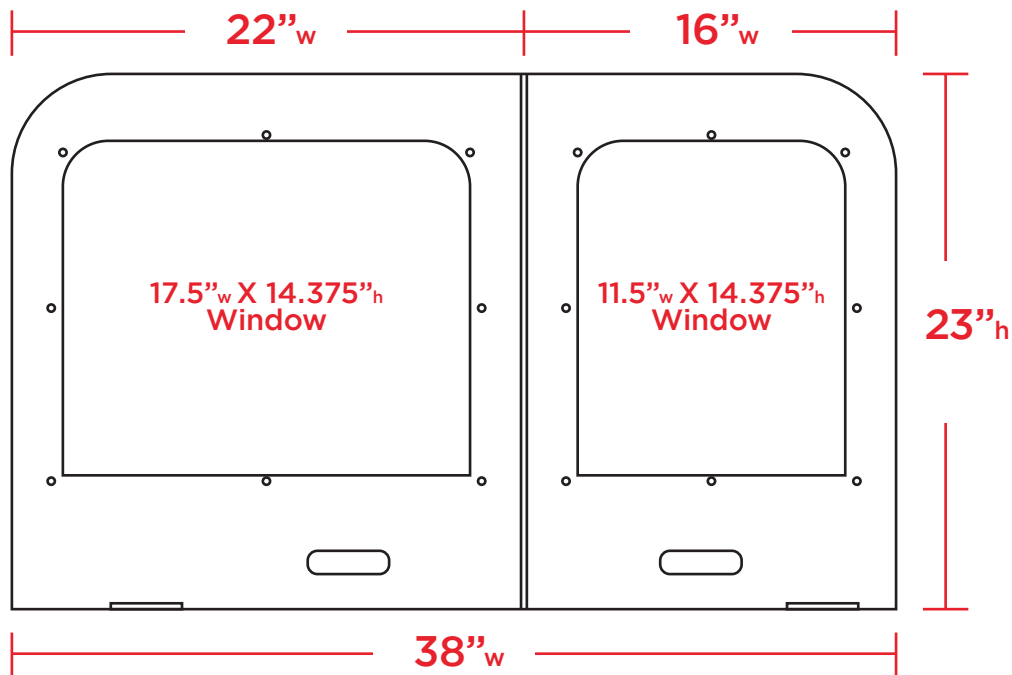

School Desk Partition Dimensions & Part Numbers

Two Panel Partition: Part Number 311-169

Two Panel Partition LARGE: Part Number 311-334

Three Panel Partition: Part Number 311-208