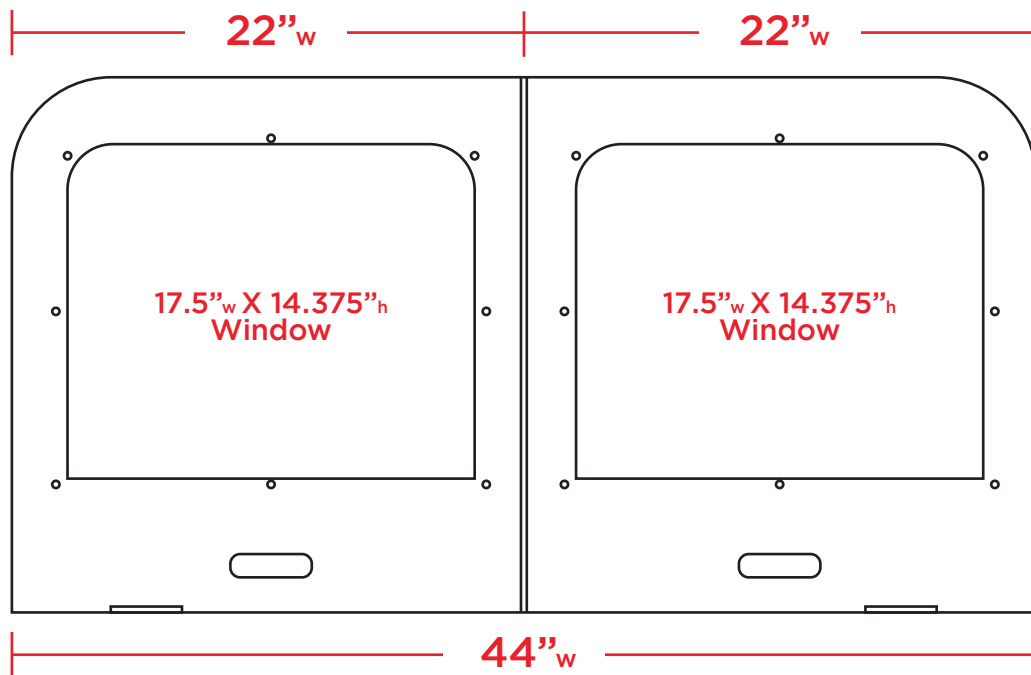

School Desk Partition Dimensions & Part Numbers

Two Panel Partition: Part Number 311-169

Two Panel Partition LARGE: Part Number 311-334

Three Panel Partition: Part Number 311-208