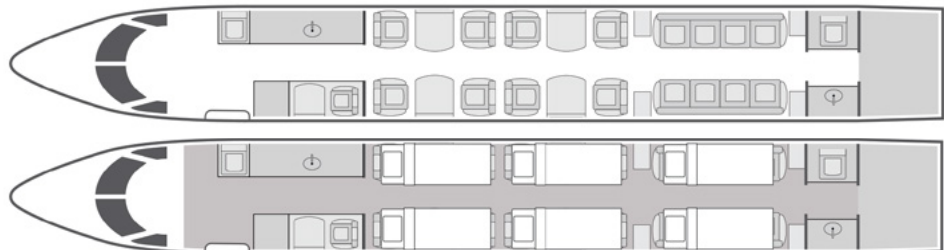

P L A T I N U M C O L L E C T I O N

Gulfstream G550

16

Passengers

Onboard Wi-Fi

California, USA

Home Base

- + Spacious 16-passenger interior with LED cabin lighting
- + Forward 4-place club seating, mid-cabin 4-place club seating, dual aft 4-place divans
- + Fully re-designed 2018 interior
- + Domestic and international Wi-Fi connectivity
- + Entertainment system featuring dual HD cabin monitors with Airshow 4000, Blu-Ray/DVD players, Apple TV connectivity, Gogo Vision streaming movies, & flight-view camera system
- + Full-service forward galley with microwave oven, digital high-temp convection oven, wine storage, and coffee maker
- + Satellite phone service and Gogo Text & Talk
- + Forward crew rest area
- + Dual forward and aft lavatories

| | |
|--------------|----------|
| Beds | 6 |
| Lavatories | 2 |
| Wi-Fi | Yes |
| Range | 6,750 NM |
| Cabin Height | 6'2" |
| Cabin Length | 43'11" |
| Cabin Width | 7'4" |

Sleeps up to six