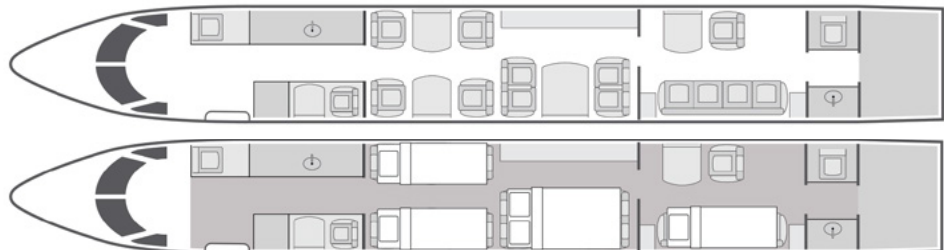

Gulfstream G550

13
Passengers

Onboard Wi-Fi

Florida, USA
Home Base

- + 2010 model aircraft featuring an upgraded 2015 interior and private aft stateroom
- + 13-passenger interior equipped with a forward crew rest compartment for extended travel
- + Equipped with complimentary domestic and international Wi-Fi with associated fees
- + Deluxe gourmet forward galley with microwave & convection ovens, coffee maker and Nespresso machine
- + Features both a forward and aft private lavatory with deluxe bidet
- + Entertainment system featuring: one 24" HD LCD monitor with two Blu-ray players, five 7" HD compatible LCD personal monitors, three 20" HD LCD monitors, and one 10" monitor for the forward crew rest area

Beds	4
Lavatories	2
Wi-Fi	Yes
Range	6,750 NM
Cabin Height	6'2"
Cabin Length	43'11"
Cabin Width	7'4"

Sleeps up to five