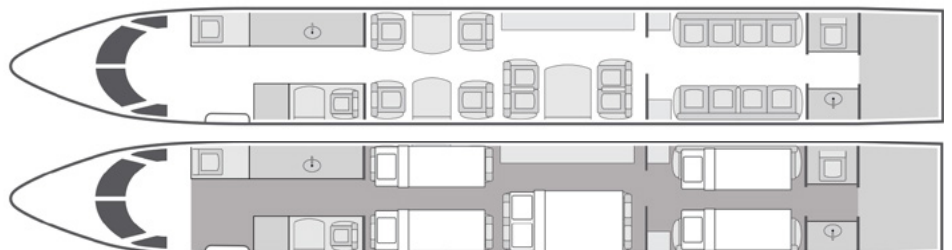

Gulfstream G550

16

Passengers

Onboard Wi-Fi

California, USA

Home Base

- + Bright and spacious soundproofed interior features: dual facing 4-place divans, forward 4-place club, and mid cabin 4-place conference group
- + 2015 model aircraft
- + High-speed international data and complimentary domestic Wi-Fi
- + Cabin stereo and video equipment for in-flight entertainment
- + Full-service forward galley with dual coffee makers
- + Dedicated crew rest area for extended range operations
- + Private aft stateroom with dual berthing divans
- + Electric window shades throughout the cabin
- + Satellite phone

Beds	4
Lavatories	2
Wi-Fi	Yes
Range	6,750 NM
Cabin Height	6'2"
Cabin Length	43'11"
Cabin Width	7'4"

Sleeps up to five