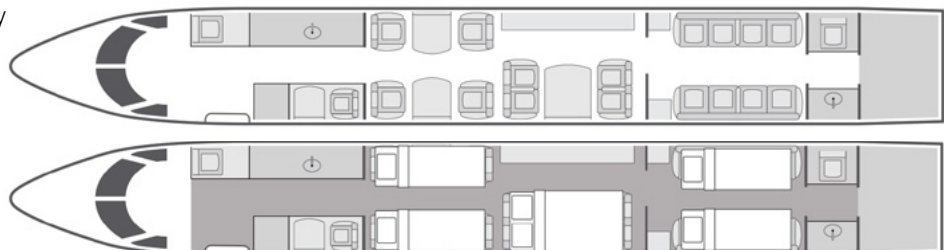

# Gulfstream G550

16

Passengers

Onboard Wi-Fi

California, USA

Home Base

- + Spacious interior features: forward 4-place club, mid cabin 4-place conference group, and aft dual facing 4-place divans convertible into a private stateroom
- + Comprehensive custom interior and exterior refurbishment in 2018
- + High speed JetWave 4G Wi-Fi
- + Blu-ray, DVD, and Airshow in-flight entertainment systems
- + Cabin sound system
- + Electronic window shades throughout the cabin with LED lighting
- + Forward crew area for extended range operations
- + Aft passenger lavatory and forward crew lavatory
- + Satellite phone
- + Full-service forward galley

Beds	5
Lavatories	2
Wi-Fi	Yes
Range	6,750 NM
Cabin Height	6'2"
Cabin Length	43'11"
Cabin Width	7'4"

Sleeps up to six