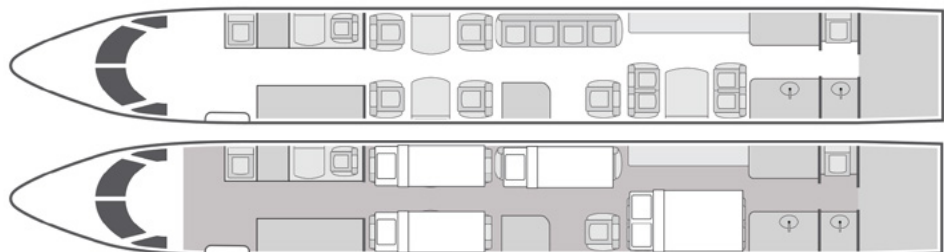

# Gulfstream G550

13

Passengers

Onboard Wi-Fi

Florida, USA

Home Base

- + Spacious 13-passenger interior with LED cabin lighting
- + Interior and exterior refurbished in 2017
- + High-speed Wi-Fi and satellite phone service
- + Wireless movie server with iPads and Blu-ray/DVD players
- + Bluetooth audio connectivity
- + Mid-cabin executive workstation
- + Full-service forward galley with coffee maker, microwave oven, convection oven, & wine storage
- + Custom bedding sleeps up to five people
- + Forward crew rest area
- + Aft enclosable stateroom with a soft divider
- + Dual forward and aft lavatories

Beds	4
Lavatories	2
Wi-Fi	Yes
Range	6,750 NM
Cabin Height	6'2"
Cabin Length	43'11"
Cabin Width	7'4"

Sleeps up to five