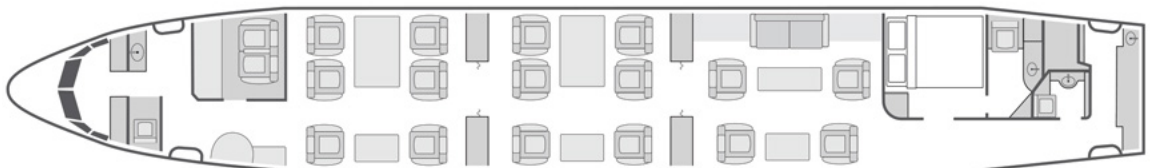

# Boeing Business Jet

16

Passengers

Onboard Wi-Fi

Floating

Home Base

- + Spacious 16 passenger interior
- + Full custom 2019 interior three zone VIP layout with private aft stateroom en suite lavatory
- + Complimentary domestic high-speed 4G Wi-Fi with Gogo Talk & Text
- + SkyfliX™ entertainment system with iPads featuring more than 500 movie titles
- + Gogo Vision streaming movie service
- + Satellite phone service
- + Dual forward and aft full-service galleys with microwave ovens, high-temperature convection ovens, and coffeemakers
- + Enclosed forward crew rest
- + Dual conference areas
- + Extended range fuel tanks
- + **360 aircraft cabin tour**

Beds	7
Lavatories	3
Wi-Fi	Yes
Range	6,200 NM
Cabin Height	7'0"
Cabin Length	79'3"
Cabin Width	10'6"

P L A T I N U M C O L L E C T I O N

Sleeping arrangements with 5 single beds and 2 queen size beds