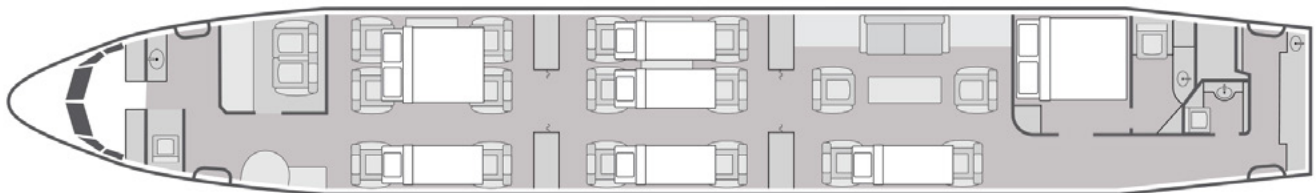

# Boeing Business Jet

16

Passengers

Onboard Wi-Fi

Floating

Home Base

- + Spacious 16 passenger interior
- + Full custom 2019 interior three zone VIP layout with private aft stateroom en suite lavatory
- + Complimentary domestic high-speed 4G Wi-Fi with Gogo Talk & Text
- + SkyfliX™ entertainment system with iPads featuring more than 500 movie titles
- + Gogo Vision streaming movie service
- + Satellite phone service
- + Dual forward and aft full-service galleys with microwave ovens, high-temperature convection ovens, and coffeemakers
- + Enclosed forward crew rest
- + Dual conference areas
- + Extended range fuel tanks
- + **360 aircraft cabin tour**

Beds	7
Lavatories	3
Wi-Fi	Yes
Range	6,200 NM
Cabin Height	7'0"
Cabin Length	79'3"
Cabin Width	10'6"

P L A T I N U M C O L L E C T I O N

Sleeping arrangements with 5 single beds and 2 queen size beds