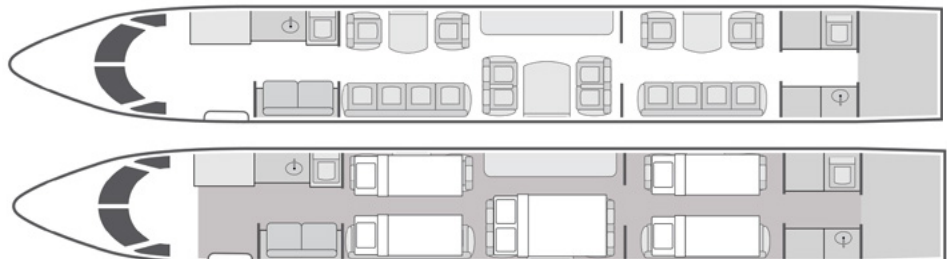

# Gulfstream GV

16

Passengers

Onboard Wi-Fi

Floating

Home Base

- + Spacious 16 passenger interior with forward 2-place club seating opposite 4-place divan, mid-cabin 4-place conference area, and aft 2-place club seating opposite 4-place divan
- + Complimentary domestic Wi-Fi
- + International Wi-Fi with associated fees
- + Entertainment system featuring multiple cabin monitors with Airshow, Blu-Ray/DVD players
- + 2018 interior
- + Forward galley with microwave, oven, and espresso maker
- + Power outlets at every seat
- + Private crew area
- + Aircell phone service
- + Forward and aft lavatories

Beds	5
Lavatories	2
Wi-Fi	Yes
Range	6,750 NM
Cabin Height	6'2"
Cabin Length	43'11"
Cabin Width	7'4"

Sleeps up to six

flyjetedge.com