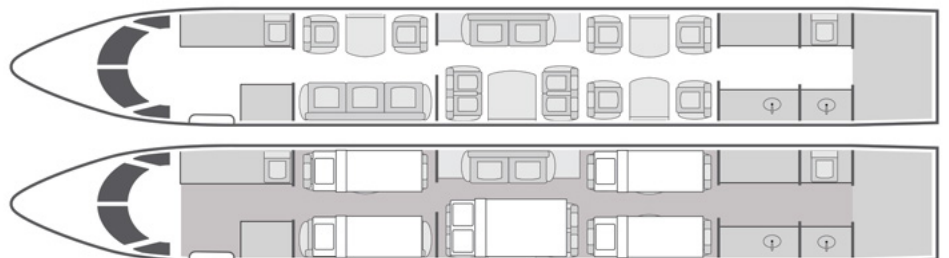

JET EDGE

818.442.0096

sales@flyjetedge.com

Gulfstream GIV-SP

15

Passengers

Onboard Wi-Fi

South Carolina, USA

Home Base

- + Comfortable 15 passenger seating configuration refurbished in 2015
- + Complimentary domestic Wi-Fi
- + Fully enclosed private forward and aft lavatories
- + Gourmet aft galley equipped with a heating unit
- + Aircraft is able to sleep 5 passengers
- + Global Satcom phone system with fax capability and 115 volt outlets
- + Equipped with Airshow and a comprehensive entertainment system, including DVD player, CD player, 6 monitors, and Apple TV
- + Private forward cabin enclosable bedroom for two

Beds	5
Lavatories	2
Wi-Fi	Yes
Range	4,200 NM
Cabin Height	6'2"
Cabin Length	45'1"
Cabin Width	7'4"

Sleeps up to six

flyjetedge.com