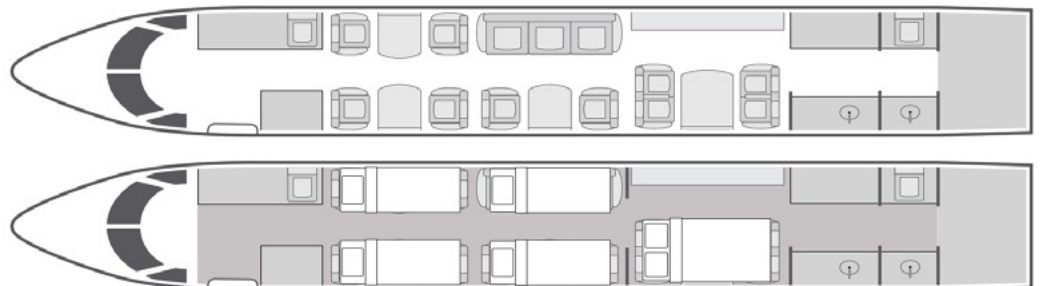

JET EDGE

818.442.0096

sales@flyjetedge.com

Gulfstream GIV-SP

13

Passengers

Onboard Wi-Fi

Floating

Home Base

- + 13 passenger seating with forward four-place club seating, mid-cabin three-place divan opposite two-place club seating, and aft cabin four-place conference table
- + Equipped with complimentary domestic Wi-Fi
- + Entertainment system with DVD/CD player
- + Airshow with cabin monitor
- + Full aft galley with oven and microwave
- + Satellite phone system
- + Sleeps up to 6 passengers
- + Forward and aft lavatories

Beds	5
Lavatories	2
Wi-Fi	Yes
Range	4,200 NM
Cabin Height	6'2"
Cabin Length	45'1"
Cabin Width	7'3"

Sleeps up to six

flyjetedge.com