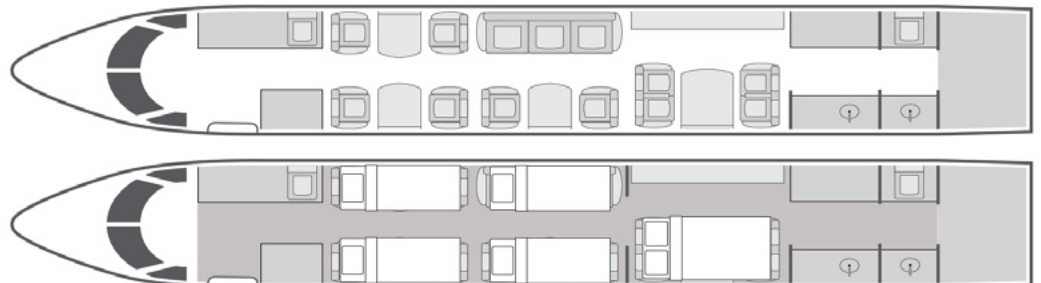

Gulfstream GIV-SP

13

Passengers

Onboard Wi-Fi

Floating

Home Base

- + 13 passenger seating with forward four-place club seating, mid-cabin three-place divan opposite two-place club seating, and aft cabin four-place conference table
- + Interior refurbished 2017
- + Equipped with complimentary domestic Wi-Fi
- + Entertainment system with DVD/CD player
- + Airshow with cabin monitor
- + Full aft galley with oven and microwave
- + Satellite phone system
- + Sleeps up to 6 passengers
- + Forward and aft lavatories

Beds	5
Lavatories	2
Wi-Fi	Yes
Range	4,200 NM
Cabin Height	6'2"
Cabin Length	45'1"
Cabin Width	7'3"

Sleeps up to six