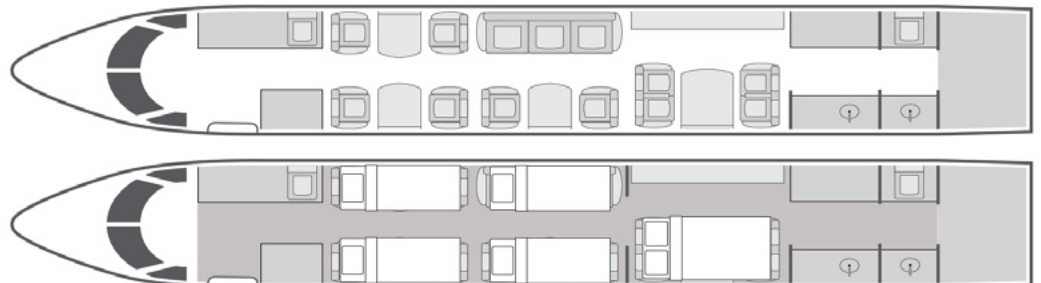

# Gulfstream GIV-SP

13

Passengers

Onboard Wi-Fi

Floating

Home Base

- + 13 passenger seating with forward four-place club seating, mid-cabin three-place divan opposite two-place club seating, and aft cabin four-place conference table
- + Interior refurbished 2015
- + Equipped with complimentary domestic Wi-Fi
- + Entertainment system with DVD/CD player
- + Airshow with cabin monitor
- + Full aft galley with oven and microwave
- + Satellite phone system
- + Sleeps up to 6 passengers
- + Forward and aft lavatories

Beds	5
Lavatories	2
Wi-Fi	Yes
Range	4,200 NM
Cabin Height	6'2"
Cabin Length	45'1"
Cabin Width	7'3"

Sleeps up to six