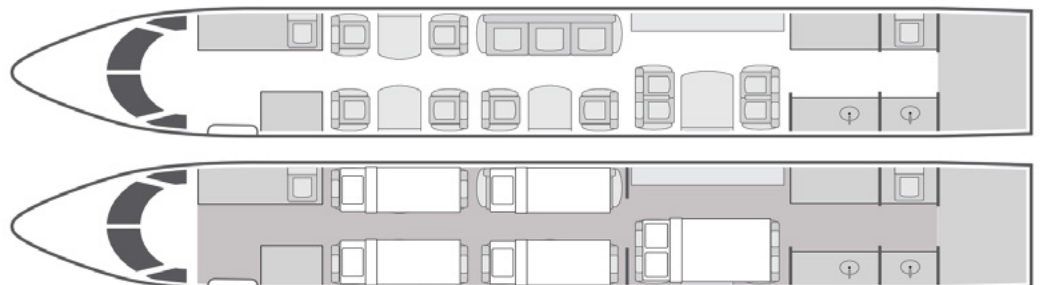

# Gulfstream GIV-SP

13

Passengers

Onboard Wi-Fi

Floating

Home Base

- + 13 passenger seating with forward four-place club seating, mid-cabin three-place divan opposite two-place club seating, and aft cabin four-place conference table
- + 2017 upgraded interior
- + Equipped with complimentary domestic 4G Wi-Fi with Gogo Vision streaming video
- + Entertainment system with DVD/CD player
- + Airshow with cabin monitor
- + Full aft galley with oven and microwave
- + Satellite phone system
- + Sleeps up to 6 passengers
- + Forward and aft lavatories

Beds	5
Lavatories	2
Wi-Fi	Yes
Range	4,200 NM
Cabin Height	6'2"
Cabin Length	45'1"
Cabin Width	7'3"

Sleeps up to six