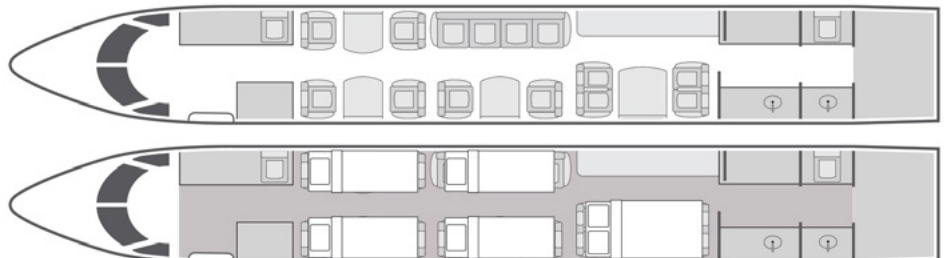

# Gulfstream G450

14

Passengers

Onboard Wi-Fi

California, USA

Home Base

- + Spacious interior features: forward four-place club, mid cabin four-place divan opposite two-place club, and aft four-place conference group
- + 2008 model aircraft refurbished inside and out in 2019
- + Complimentary high-speed 4G domestic Wi-Fi
- + High-speed Ku-band international Wi-Fi
- + Blu-ray/DVD, Airshow in-flight entertainment systems
- + Full-service galley with microwave, high-temperature oven, and coffee maker
- + Forward crew lavatory and aft passenger lavatory
- + Satellite phone

Beds	5
Lavatories	2
Wi-Fi	Yes
Range	4,300 NM
Cabin Height	6'2"
Cabin Length	45'1"
Cabin Width	7'4"

Sleeps up to six

flyjetedge.com