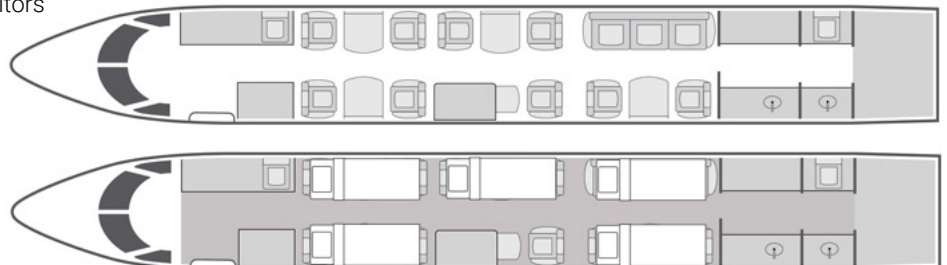

# Gulfstream GIV-SP

12  
Passengers

Onboard Wi-Fi

Floating

Home Base

- + 2018 refurbished interior and exterior
- + Comfortable 12 passenger executive seating configuration
- + Equipped with complimentary domestic Wi-Fi
- + Fully enclosed private aft lavatory and gourmet aft galley equipped with a heating unit
- + Aircraft is able to berth 6 passengers total
- + Global Satcom Phone system with fax capability and 115 volt plug-in capability
- + Equipped with Airshow and a comprehensive entertainment system, including gaming system, DVD player, CD player, and dual cabin monitors

|              |          |
|--------------|----------|
| Beds         | 5        |
| Lavatories   | 2        |
| Wi-Fi        | Yes      |
| Range        | 4,200 NM |
| Cabin Height | 6'2"     |
| Cabin Length | 45'1"    |
| Cabin Width  | 7'4"     |