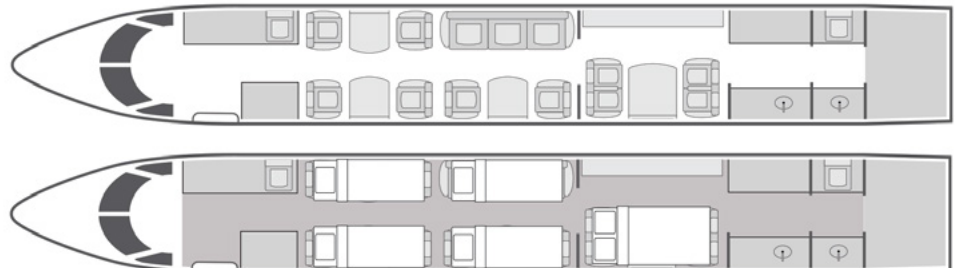

JET EDGE

818.442.0096

sales@flyjetedge.com

Gulfstream GIV-SP

13

Passengers

Onboard Wi-Fi

Floating

Home Base

- + 13 passenger seating configuration with forward four-place club seating, mid-cabin three-place divan opposite two-place club seating, and aft cabin four-place conference table
- + Equipped with complimentary domestic Wi-Fi
- + 2015 upgraded interior
- + Entertainment system with DVD/CD player and iPod connectivity
- + Satellite phone system
- + Airshow with dual cabin monitors
- + Full aft galley with oven and microwave
- + Sleeps up to 6 passengers
- + Forward and aft lavatories

Beds	5
Lavatories	2
Wi-Fi	Yes
Range	4,200 NM
Cabin Height	6'2"
Cabin Length	45'1"
Cabin Width	7'3"

Sleeps up to six

flyjetedge.com