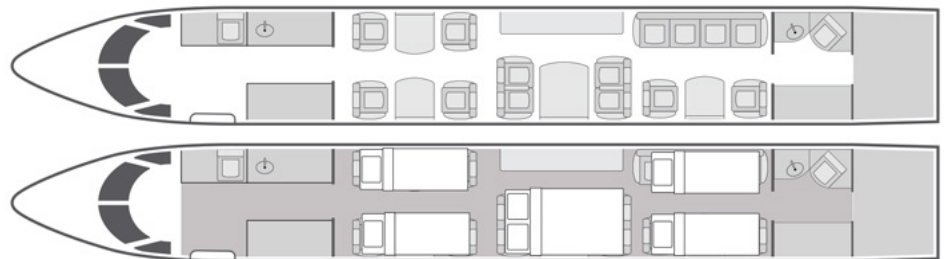

Gulfstream GIV-SP

14

Passengers

Onboard Wi-Fi

California, USA

Home Base

- + 2017 custom interior featuring forward four place club seats, mid cabin four-place conference group, aft cabin four place divan opposite two place club seats
- + Complimentary domestic Wi-Fi with Gogo Text & Talk™
- + AdonisOne™ in-flight entertainment system with wireless access to movies
- + DVD/CD player with 20" forward monitor, mid-cabin & aft 18" monitors
- + Bose™ passenger audio system
- + Full galley with convection and microwave oven, coffee/latte/espresso machines
- + Forward crew and aft passenger lavatories
- + Airshow 500 in-flight tracking

Beds	5
Lavatories	2
Wi-Fi	Yes
Range	4,200 NM
Cabin Height	6'2"
Cabin Length	45'1"
Cabin Width	7'3"

Sleeps up to six