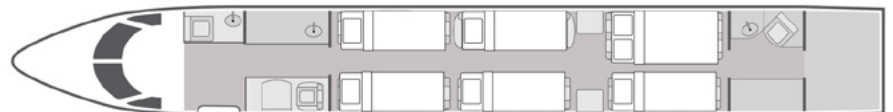

Global Express

15

Passengers

Onboard Wi-Fi

New York, USA

Home Base

- + 15 passenger layout with forward 4-place club seating, mid cabin divan opposite 2-place club, aft 4-place conference group opposite 2-place club
- + 2017 fully refurbished interior with LED lighting
- + Highspeed Ka-band international Wi-Fi
- + Full service forward galley with microwave, high-temp oven, and coffeemaker
- + Touchscreen controls at every seat for cabin and entertainment systems
- + Blu-Ray/DVD players, widescreen HD cabin monitors
- + Aft cabin conference group transforms into full size bed
- + Cabin humidification system
- + Full size aft lavatory & forward crew lavatory
- + Enclosed forward crew area
- + Cabin USB charging ports and power outlets

Beds	6
Lavatories	2
Wi-Fi	Yes
Range	6,226 NM
Cabin Height	6'3"
Cabin Length	48'3"
Cabin Width	8'2"