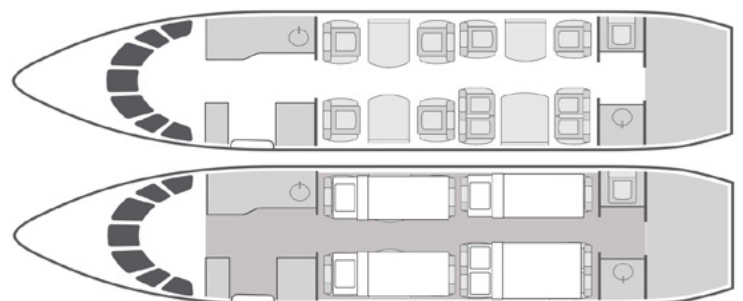

# Falcon 2000

10

Passengers

Onboard Wi-Fi

California, USA

Home Base

- + Four-place forward club, aft cabin conference group opposite two-place club
- + 10 passenger all-leather seating refurbished in 2010
- + Equipped with complimentary domestic high-speed 4G Wi-Fi
- + Gourmet forward galley equipped with oven, microwave, and coffeemaker
- + Sleeping arrangements for up to 5 passengers
- + Domestic phone system and 110 volt power outlets
- + Airshow flight display and entertainment system including: streaming movie service, DVD player, 10-disc CD player, and dual cabin monitors
- + Full aft lavatory

Beds	4
Lavatories	1
Wi-Fi	Yes
Range	3,200 NM
Cabin Height	6'2"
Cabin Length	26'0"
Cabin Width	7'8"

Sleeps up to five

flyjetedge.com