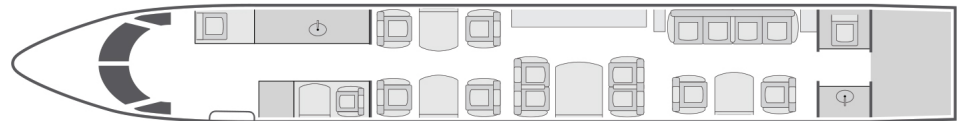

Gulfstream G550

14

Passengers

Onboard Wi-Fi

Florida, USA

Home Base

- + 14 passenger executive configuration equipped with a certified crew rest compartment
- + 2014 aircraft with fully custom 2015 interior
- + Equipped with complimentary domestic and international Wi-Fi with associated fees
- + Deluxe gourmet forward galley with oven, microwave, coffeemaker, and espresso machine
- + Forward crew area for extended range operations
- + Features both a forward and aft private lavatory
- + Entertainment system features airshow, in-flight camera system, Blu-ray/DVD player and widescreen cabin monitors
- + Satellite phone

Beds	5
Lavatories	2
Wi-Fi	Yes
Range	6,750 NM
Cabin Height	6'2"
Cabin Length	43'11"
Cabin Width	7'4"