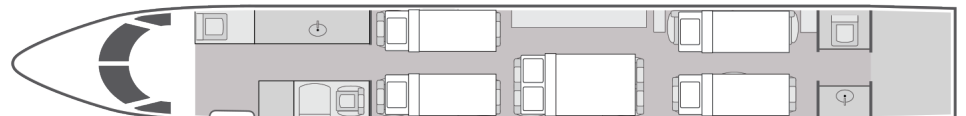

Gulfstream G550

14

Passengers

Onboard Wi-Fi

Florida, USA

Home Base

- + 14 passenger executive configuration equipped with a certified crew rest compartment
- + 2014 aircraft with fully custom 2015 interior
- + Equipped with complimentary domestic and international Wi-Fi with associated fees
- + Deluxe gourmet forward galley with oven, microwave, coffeemaker, and espresso machine
- + Forward crew area for extended range operations
- + Features both a forward and aft private lavatory
- + Entertainment system features airshow, in-flight camera system, Blu-ray/DVD player and widescreen cabin monitors
- + Satellite phone

Beds	5
Lavatories	2
Wi-Fi	Yes
Range	6,750 NM
Cabin Height	6'2"
Cabin Length	43'11"
Cabin Width	7'4"