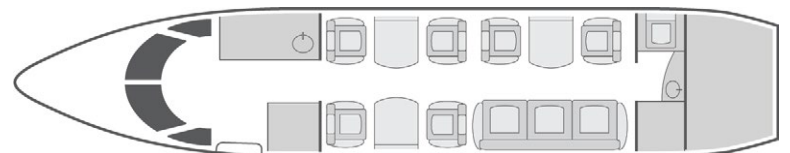

Gulfstream G280

9

Passengers

Onboard Wi-Fi

Florida, USA

Home Base

- + Comfortable 9 passenger executive configuration
- + Berths a total of 4 passengers and features a large divan
- + Factory delivered brand new 2013 aircraft
- + Equipped with complimentary domestic Wi-Fi
- + Full service forward galley
- + Fully private aft lavatory
- + Aircell Satellite phone service with cordless handset in cabin
- + Extensive entertainment system with video monitors featuring Airshow, DVD, and CD, and an iPod plug-in

Beds	4
Lavatories	1
Wi-Fi	Yes
Range	3,600 NM
Cabin Height	6'3"
Cabin Length	26'0"
Cabin Width	7'2"