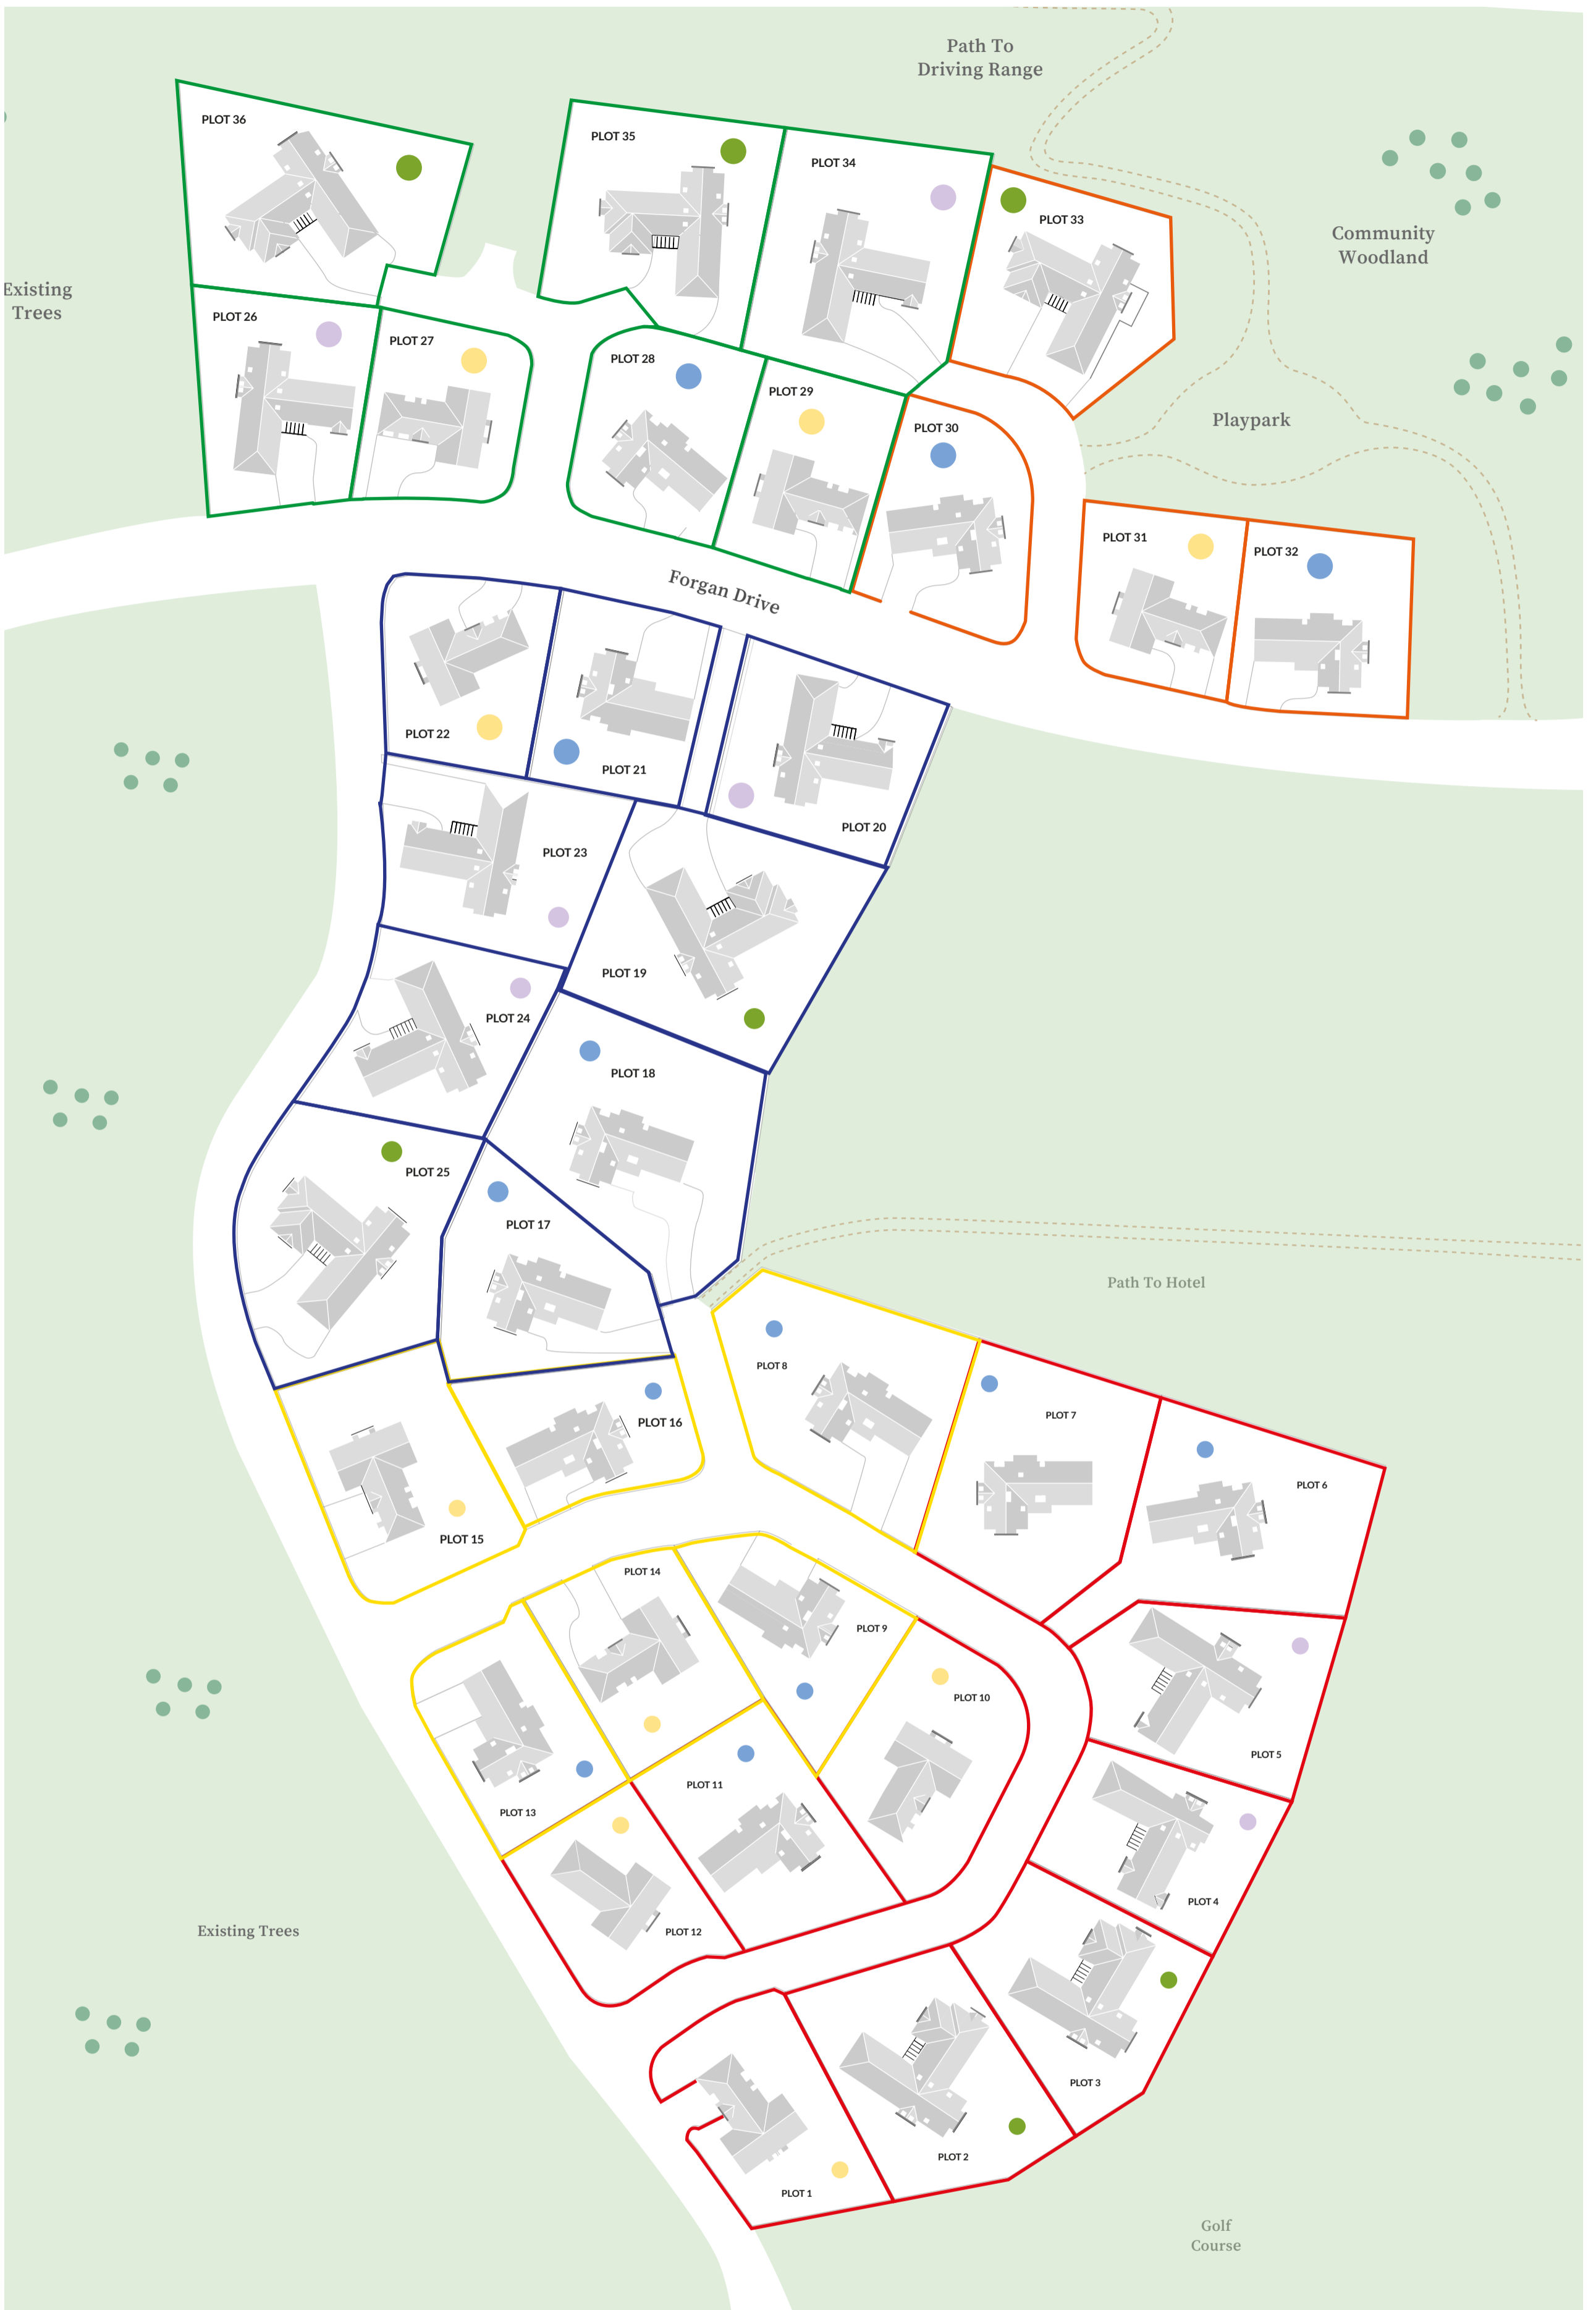

FULL SITE PLAN

- The Fordel
- The Morton
- The Carrick
- The Brackmont

- Phase 1 South - 10 plots
- Phase 1 North - 4 plots
- Phase 2 South - 6 plots
- Phase 2 North - 7 plots
- Phase 3 - 9 plots