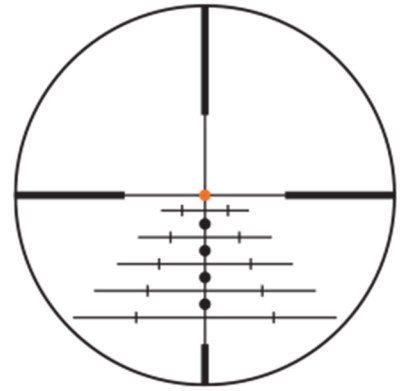

ILLUMINATED RETICLE for dS, Z8i, X5i, Z6i

4A-I

BRH-I

BRX-I

4W-I+

4A-IF

4WX-I+

FLEXCHANGE
The first switchable
reticle