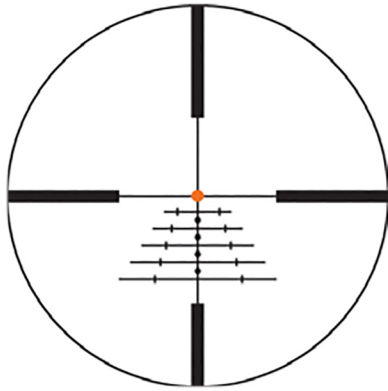

ILLUMINATED RETICLE for dS, Z8i, X5i, Z6i

4A-I

BRH-I

BRX-I

4W-I+

4A-IF

4WX-I+

FLEXCHANGE
The first switchable
reticle