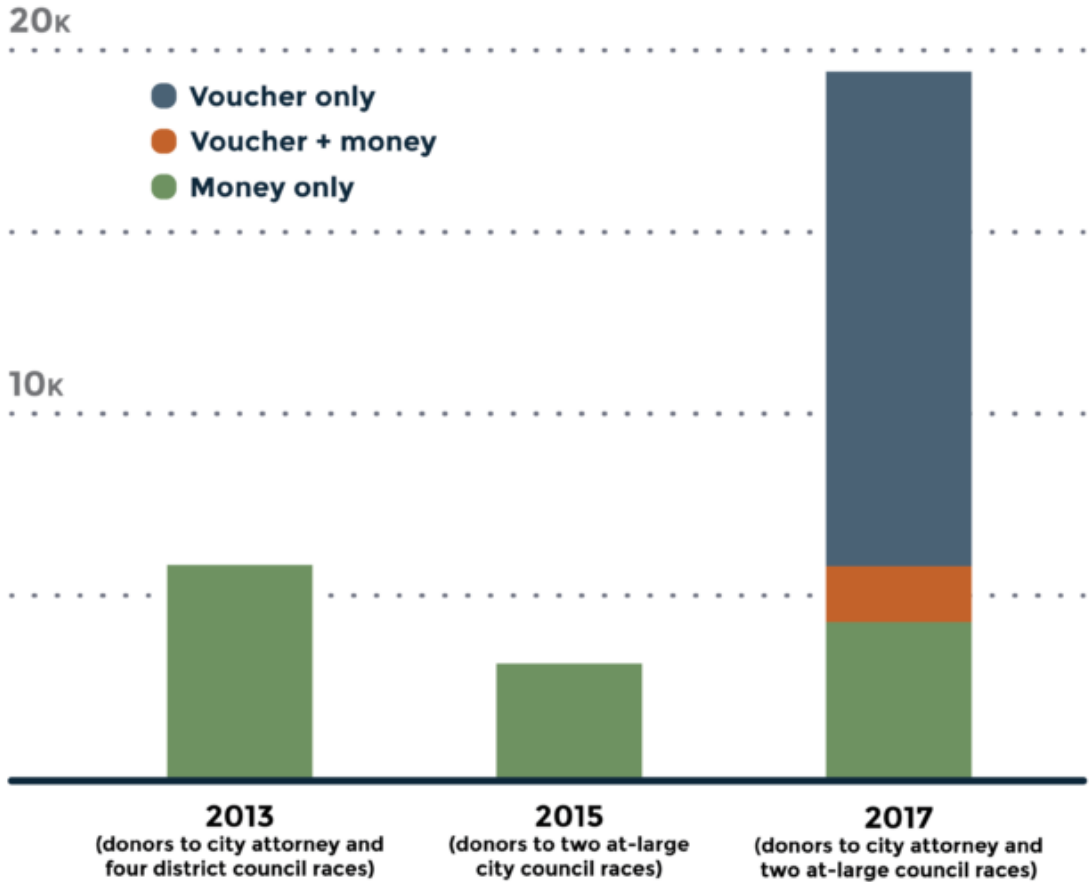

SEATTLE EXPERIENCE

Seattle-based donors more than tripled in city's first voucher election.

Number of Seattle-based campaign donors.

Notes: includes individual and non-individual Seattle donors and those with uncoded addresses; excludes donors to mayoral candidates.

Source: Seattle Ethics and Elections Commission reports; data for 2017 as of 11-12-17

Avg. contribution size shrank dramatically in first democracy voucher election.

Average campaign contribution amount.

Note: 2015 data includes donations from some organizations, though these are a very small percentage and likely don't affect the average donation amount.

Source: Seattle Ethics and Elections Commission 2015 campaign report, and 2017 online data as of 11-12-17.