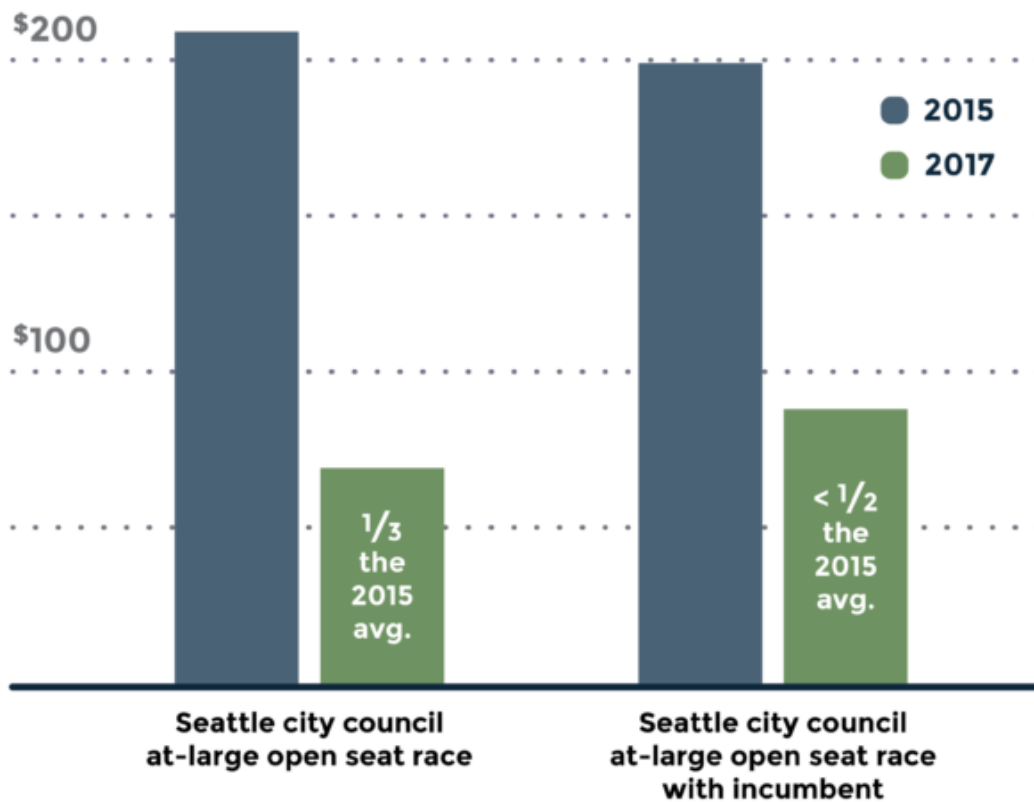

SEATTLE EXPERIENCE

Seattle-based donors more than tripled in city's first voucher election.

Number of Seattle-based campaign donors.

Notes: includes individual and non-individual Seattle donors and those with uncoded addresses; excludes donors to mayoral candidates.

Source: Seattle Ethics and Elections Commission reports; data for 2017 as of 11-12-17

Avg. contribution size shrank dramatically in first democracy voucher election.

Average campaign contribution amount.