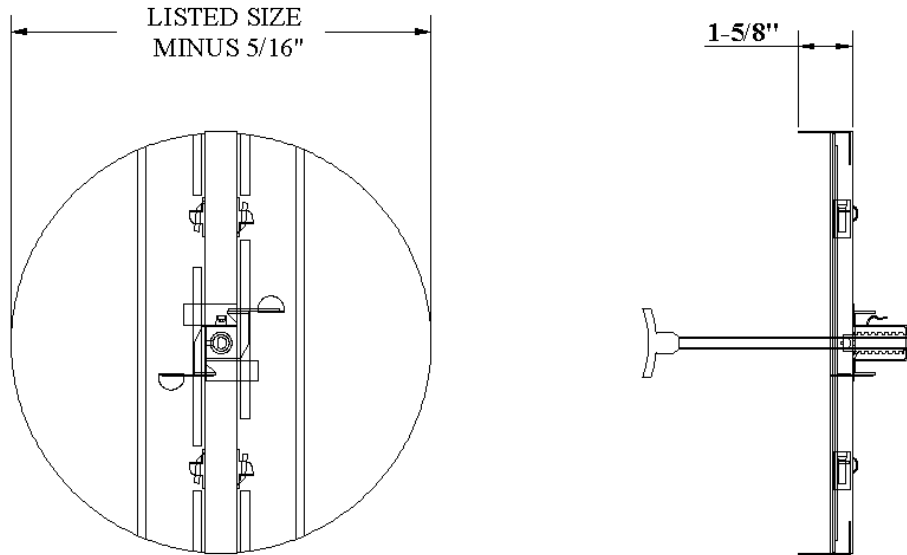

# SUBMITTAL DRAWING

Steel construction with plastic Gear for smooth operation  
 Removable plastic knob operator for adjustment from closed to fully open  
 Minimum size = 6"  
 Maximum size = 14"  
 Finish : Brown or Black Powder coating

Size(inch)	A	B	Qty/Box
6	7-1/2	3-5/16	20
8	9-1/2	4-5/16	20
10	10-7/8	5-5/16	10
12	12-7/8	6-5/16	10
14	14-7/8	7-5/16	10

JOB NAME: \_\_\_\_\_  
 LOCATION: \_\_\_\_\_  
 ARCHITECT: \_\_\_\_\_  
 ENGINEER: \_\_\_\_\_  
 CONTRACTOR: \_\_\_\_\_