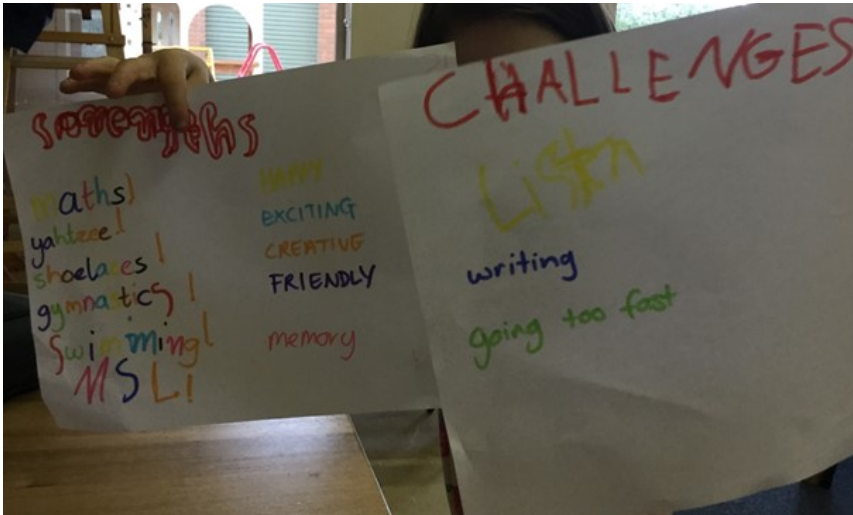

WORKING TOGETHER

Girls' Social Skills Group

2019 January Holiday
Program
Wed, 16 January 2019
from 10am - 2pm
... more 2019 dates to come!

Program Outline

This program has been created specifically to support, enhance and develop your girls' social skills, communication, peer interaction, play skills and self-awareness and identity.