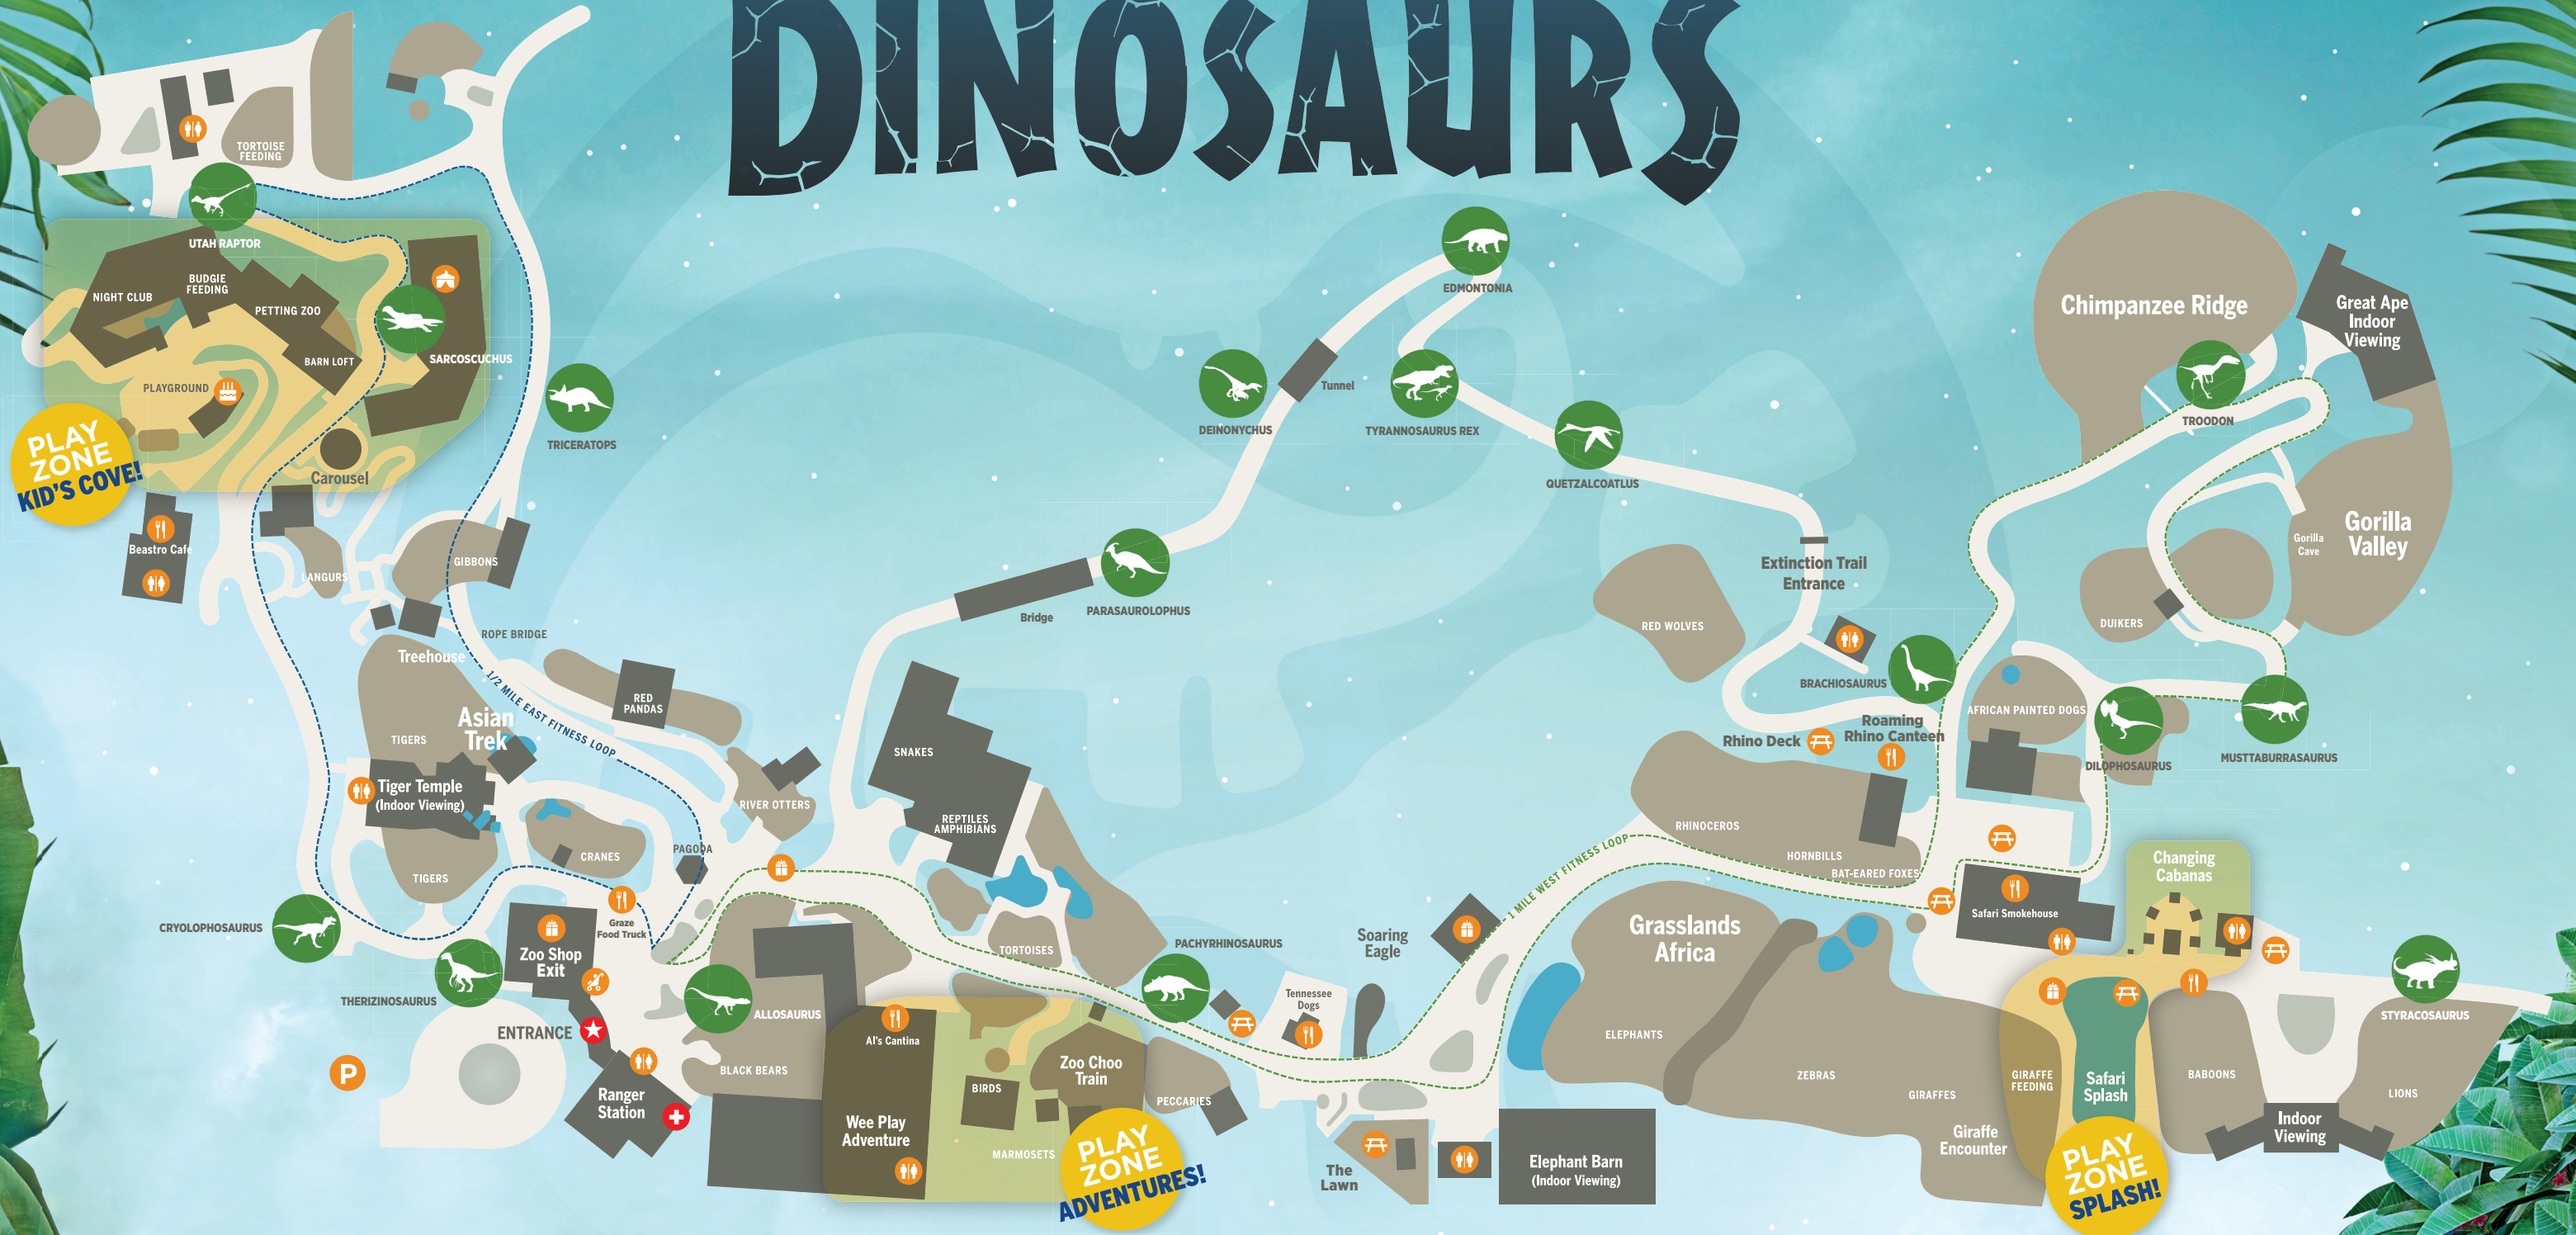

DAWN OF THE DINOSAURS

SPONSORED BY
Knoxville