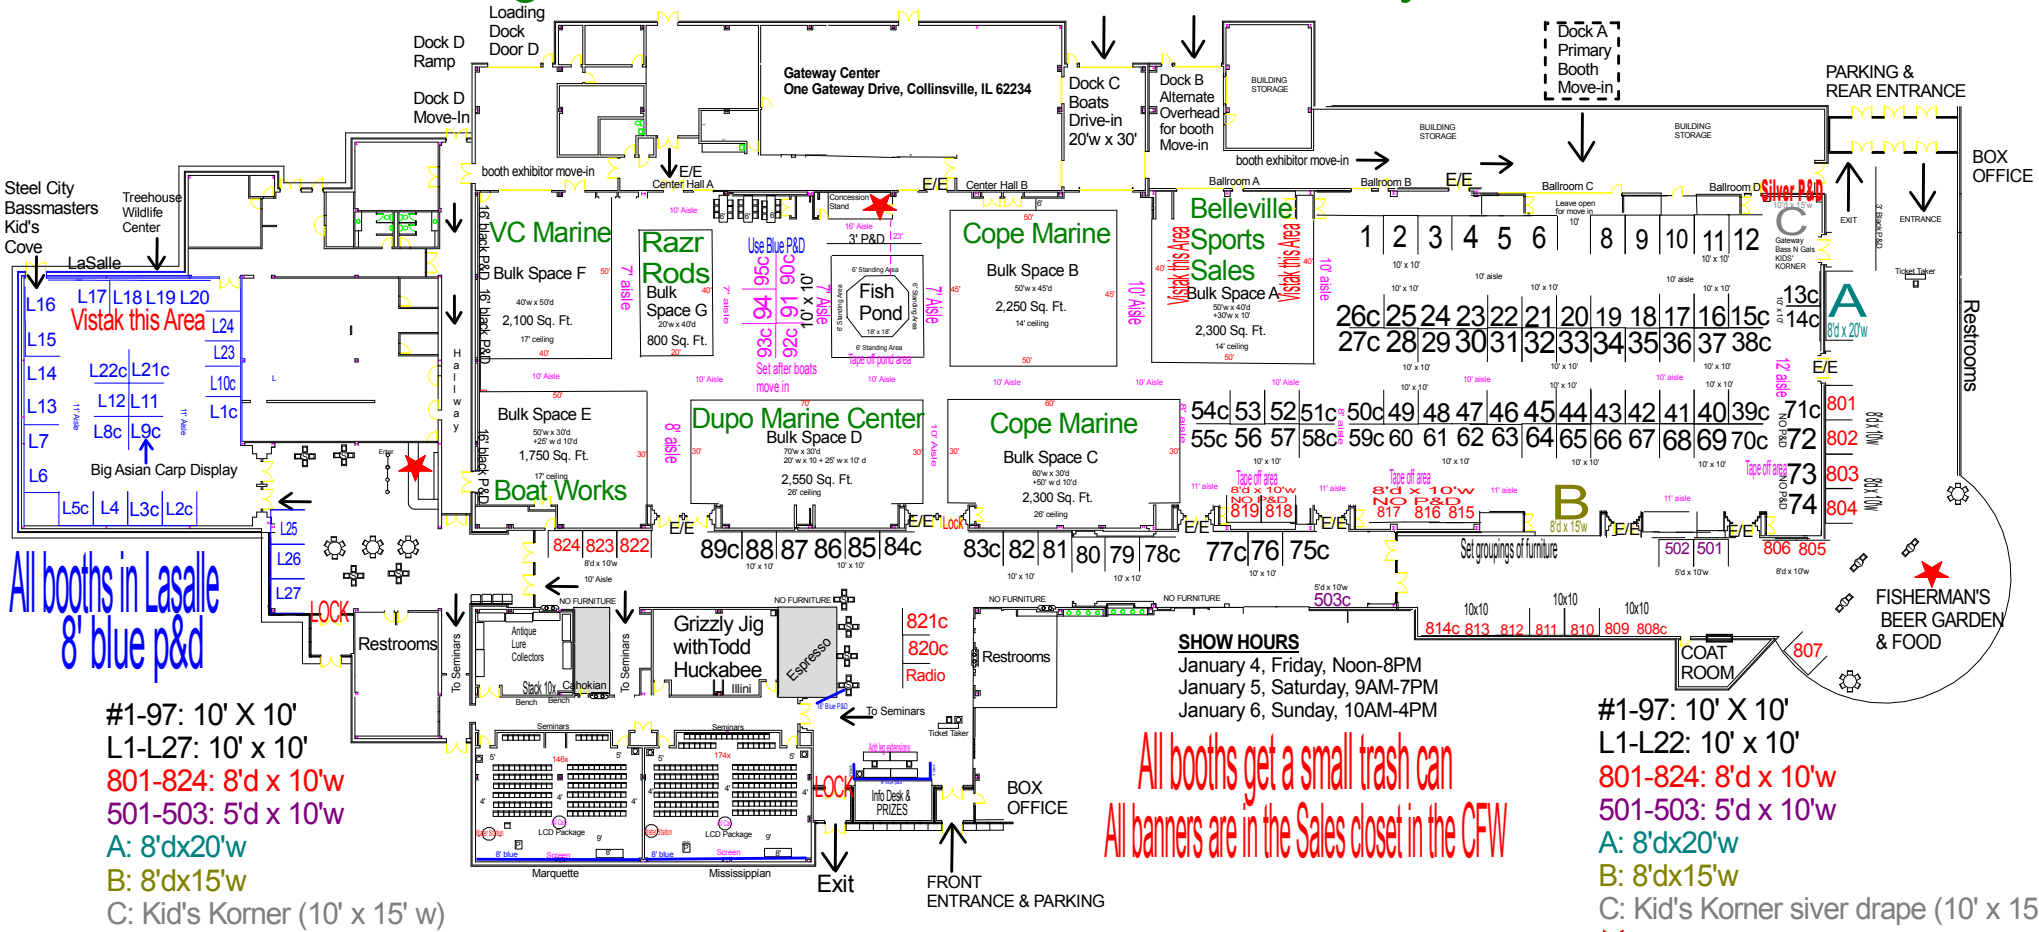

# Let's Go Fishing Show - Collinsville, IL - January 4-5-6, 2019

All booths in LaSalle  
8' blue p&d

- #1-97: 10' X 10'
- L1-L27: 10' x 10'
- 801-824: 8'd x 10'w
- 501-503: 5'd x 10'w
- A: 8'dx20'w
- B: 8'dx15'w
- C: Kid's Kormer (10' x 15' w)

**SHOW HOURS**  
 January 4, Friday, Noon-8PM  
 January 5, Saturday, 9AM-7PM  
 January 6, Sunday, 10AM-4PM

All booths get a small trash can  
 All banners are in the Sales closet in the CFW

- #1-97: 10' X 10'
  - L1-L22: 10' x 10'
  - 801-824: 8'd x 10'w
  - 501-503: 5'd x 10'w
  - A: 8'dx20'w
  - B: 8'dx15'w
  - C: Kid's Kormer siver drape (10' x 15' w)
- ★ Concessions set stanchions

Set all concession seating on Thursday