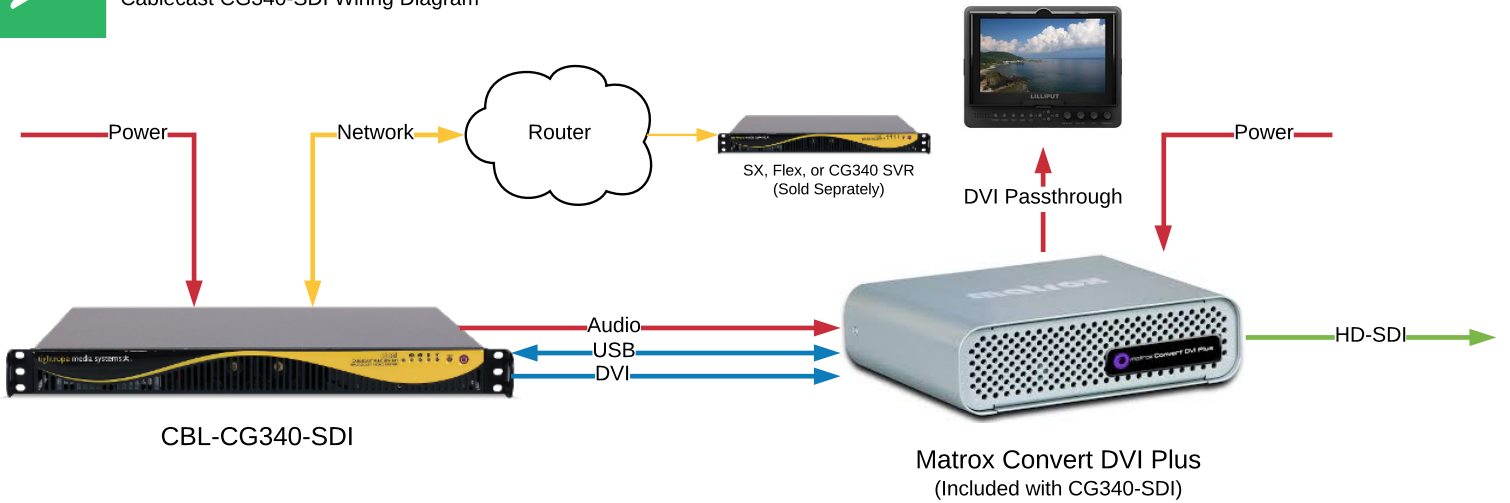

# Cablecast CG340-SDI

Cablecast CG340-SDI Wiring Diagram

- Network →
- DVI & USB →
- Misc →
- HD-SDI →

www.cablecast.tv  
CG340 Standalone  
8/30/2018 3:00pm