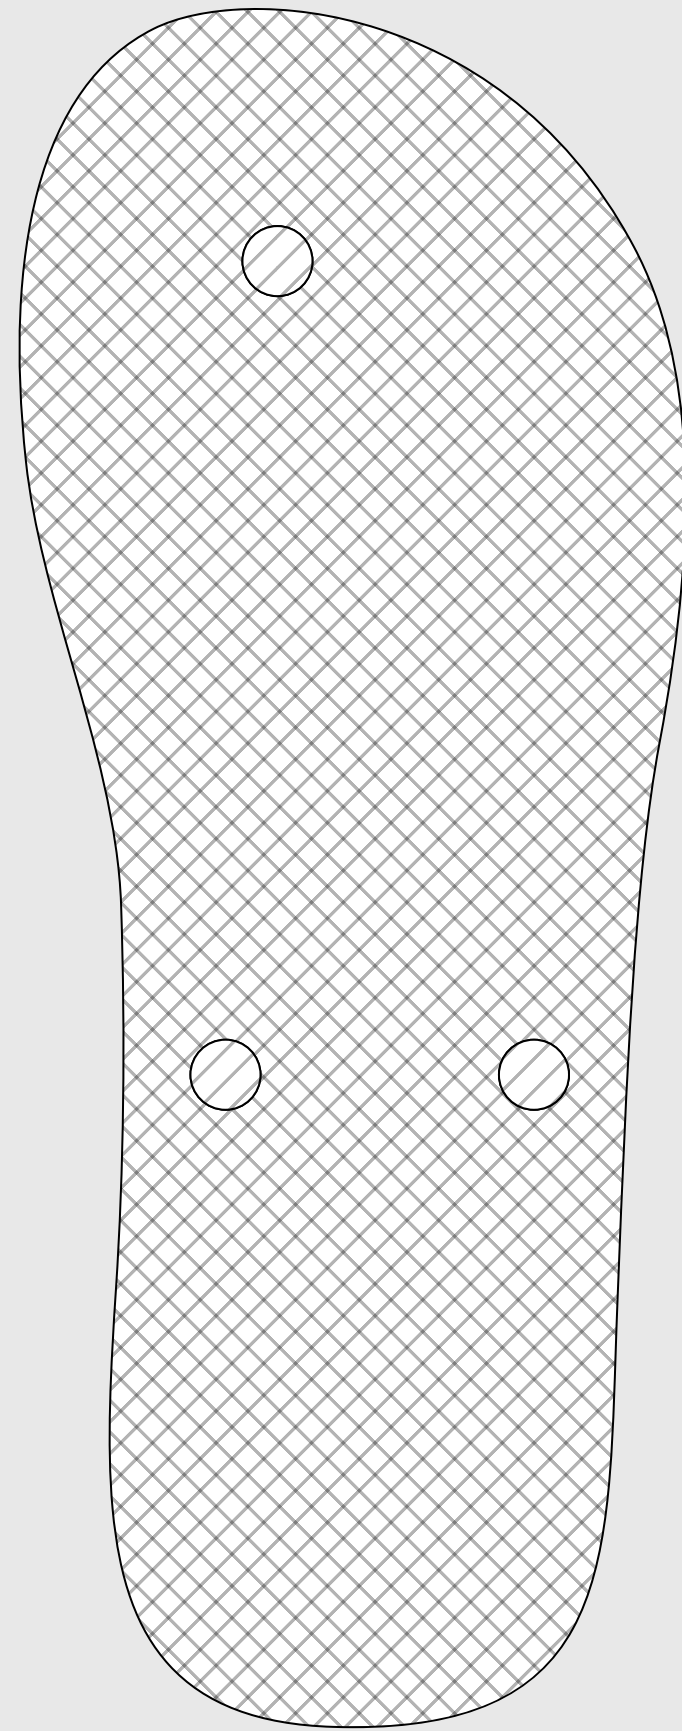

CUSTOM FLIP FLOP TEMPLATE

TOP

BOTTOM

STRAP

WHITE SPACE = PRINTABLE AREA

STRAP = COLOR ONLY (NON PRINTABLE)

BOTTOM = DEBOSSED LOGO ONLY (NON PRINTABLE)

© Copyright. All Rights Reserved.