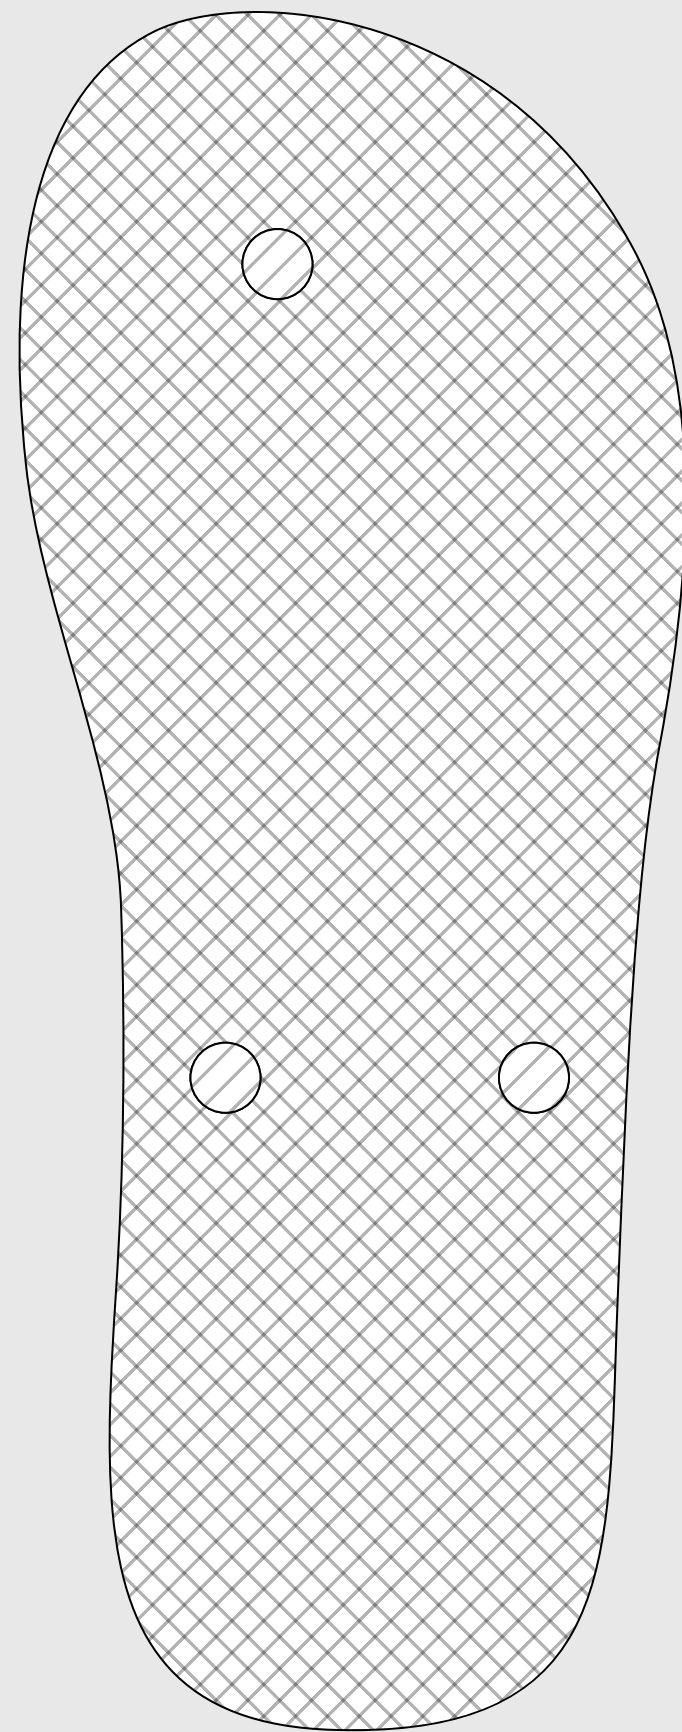

CUSTOM FLIP FLOP TEMPLATE

TOP

BOTTOM

STRAP

WHITE SPACE = PRINTABLE AREA

STRAP = COLOR ONLY (NON PRINTABLE)

BOTTOM = DEBOSSED LOGO ONLY (NON PRINTABLE)

© Copyright 2018 All Rights Reserved.

This design is copyright protected by **Symmetry**, and can only be used on products by **Symmetry**.

No other use is permitted without the express written permission of **Symmetry**.