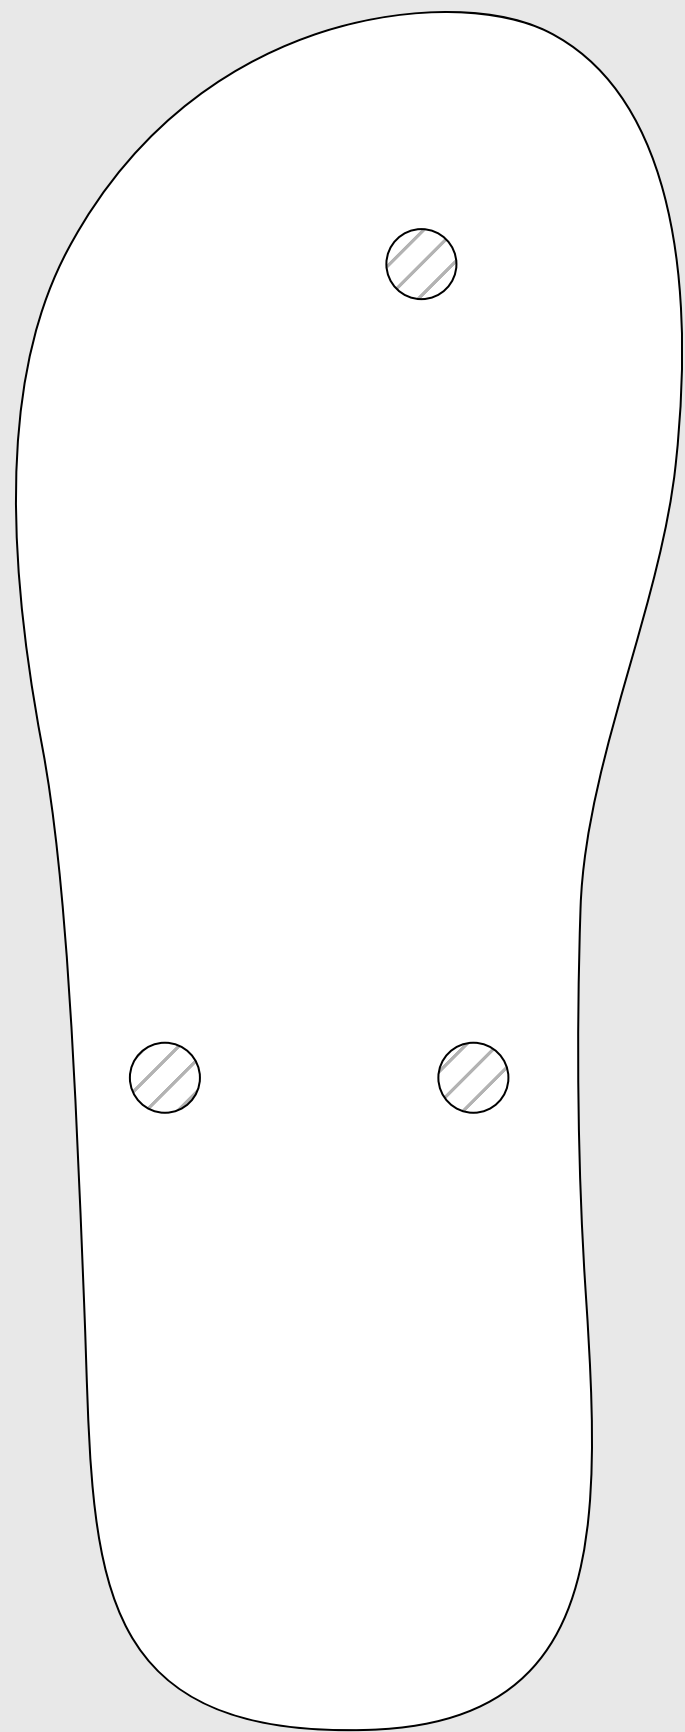

CUSTOM FLIP FLOP TEMPLATE

TOP

BOTTOM

STRAP

WHITE SPACE = PRINTABLE AREA

STRAP = COLOR ONLY (NON PRINTABLE)

BOTTOM = DEBOSSED LOGO ONLY (NON PRINTABLE)

© Copyright 2018 All Rights Reserved.

This design is copyright protected by **Symmetry**, and can only be used on products by **Symmetry**.

No other use is permitted without the express written permission of **Symmetry**.