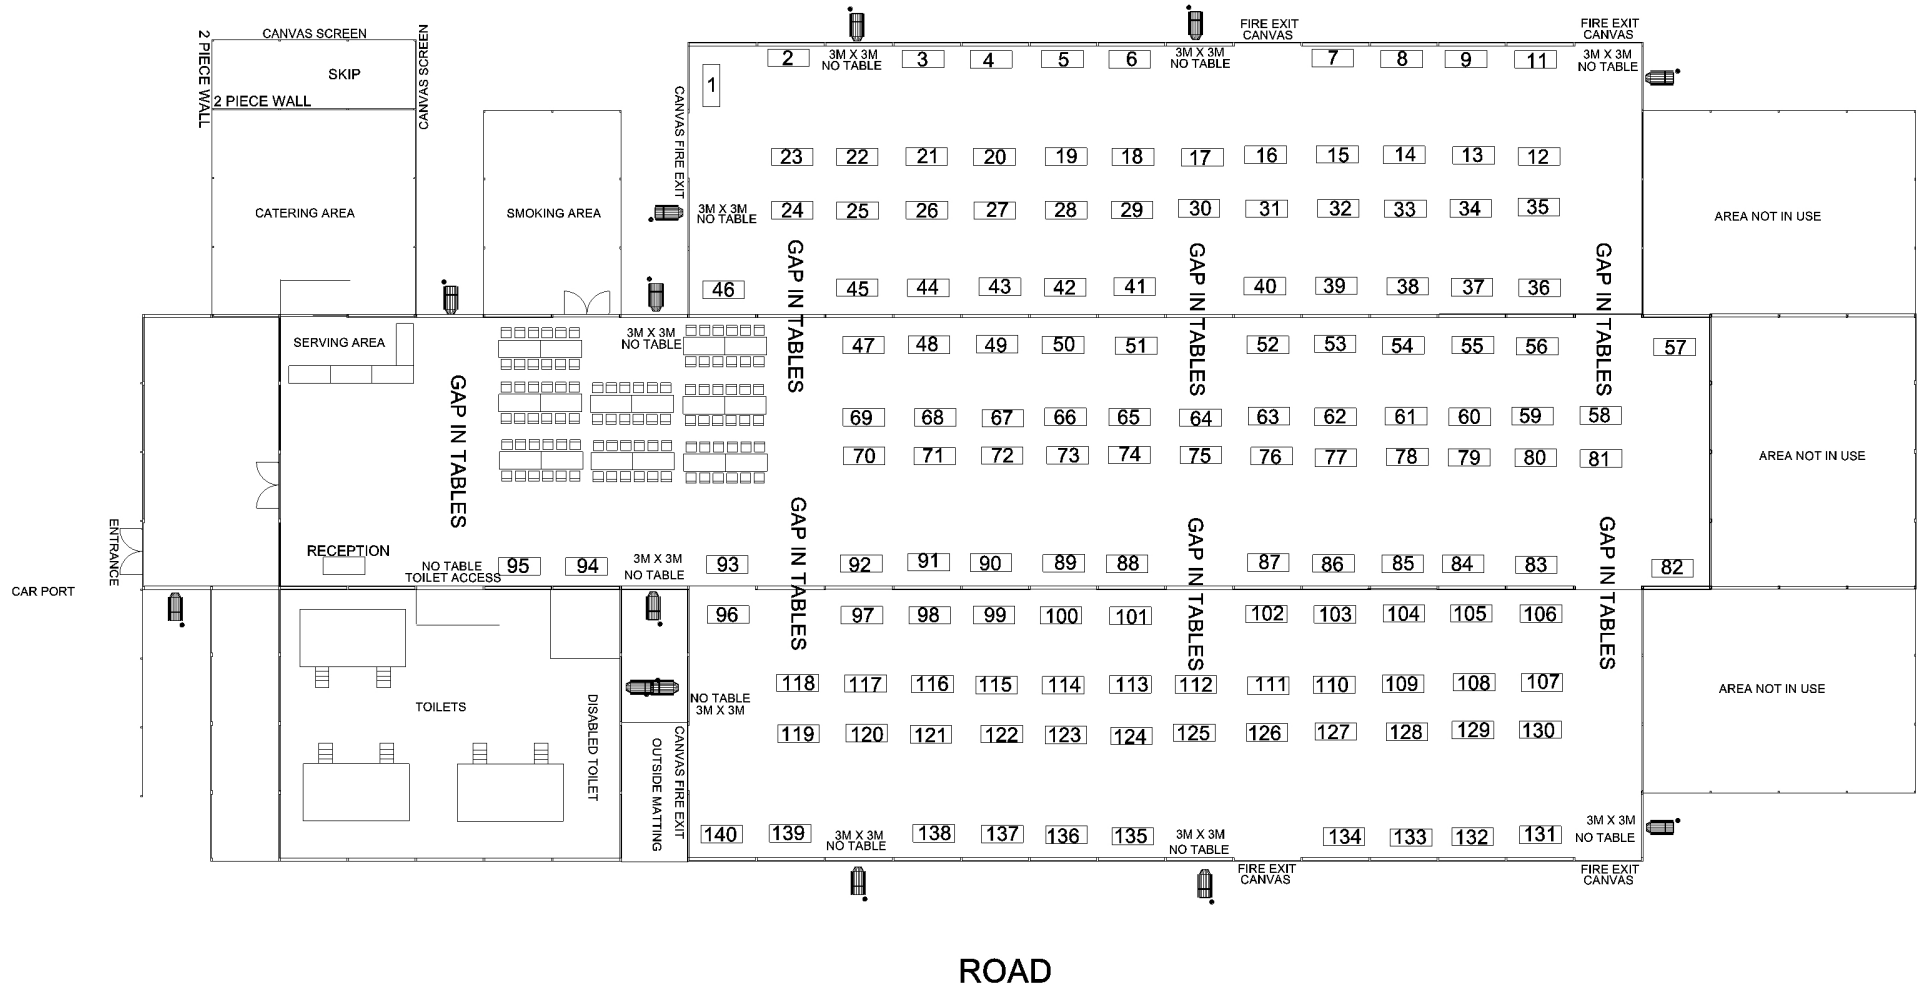

Alpha Hire

Client	Beaufort Christmas fair 2019	Event ref	Beaufort Christmas f		
Event title	Christmas fair	Drawing number	1	Drawn By	P.W.Evans
Venue	Long Newton	Event date (s)	26/11/19	Date	11/10/2019