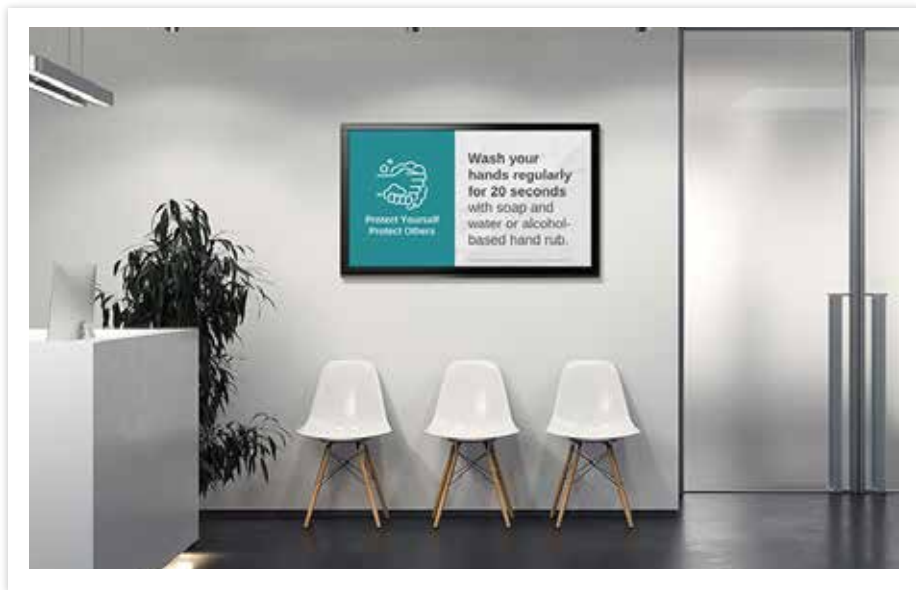

Enhance Your Patient Experience with Carousel Digital Signage

Easy to Deploy, Create & Expand

Carousel is a cloud-based digital signage software that integrates with the best media player technologies, which means it's easier than ever to install and expand. Your team can create and collaborate on messaging so you have a diverse, fresh set of content with different perspectives. Log in, choose a template that's right for you and start sharing your visual communications immediately!

Engage & Strengthen Patient Communication.

Carousel is helping Alabama's leading skin cancer treatment and cosmetic services center SIA Dermatology, practice an engaging approach to patient education, consultation, and sales conversion with digital signage.