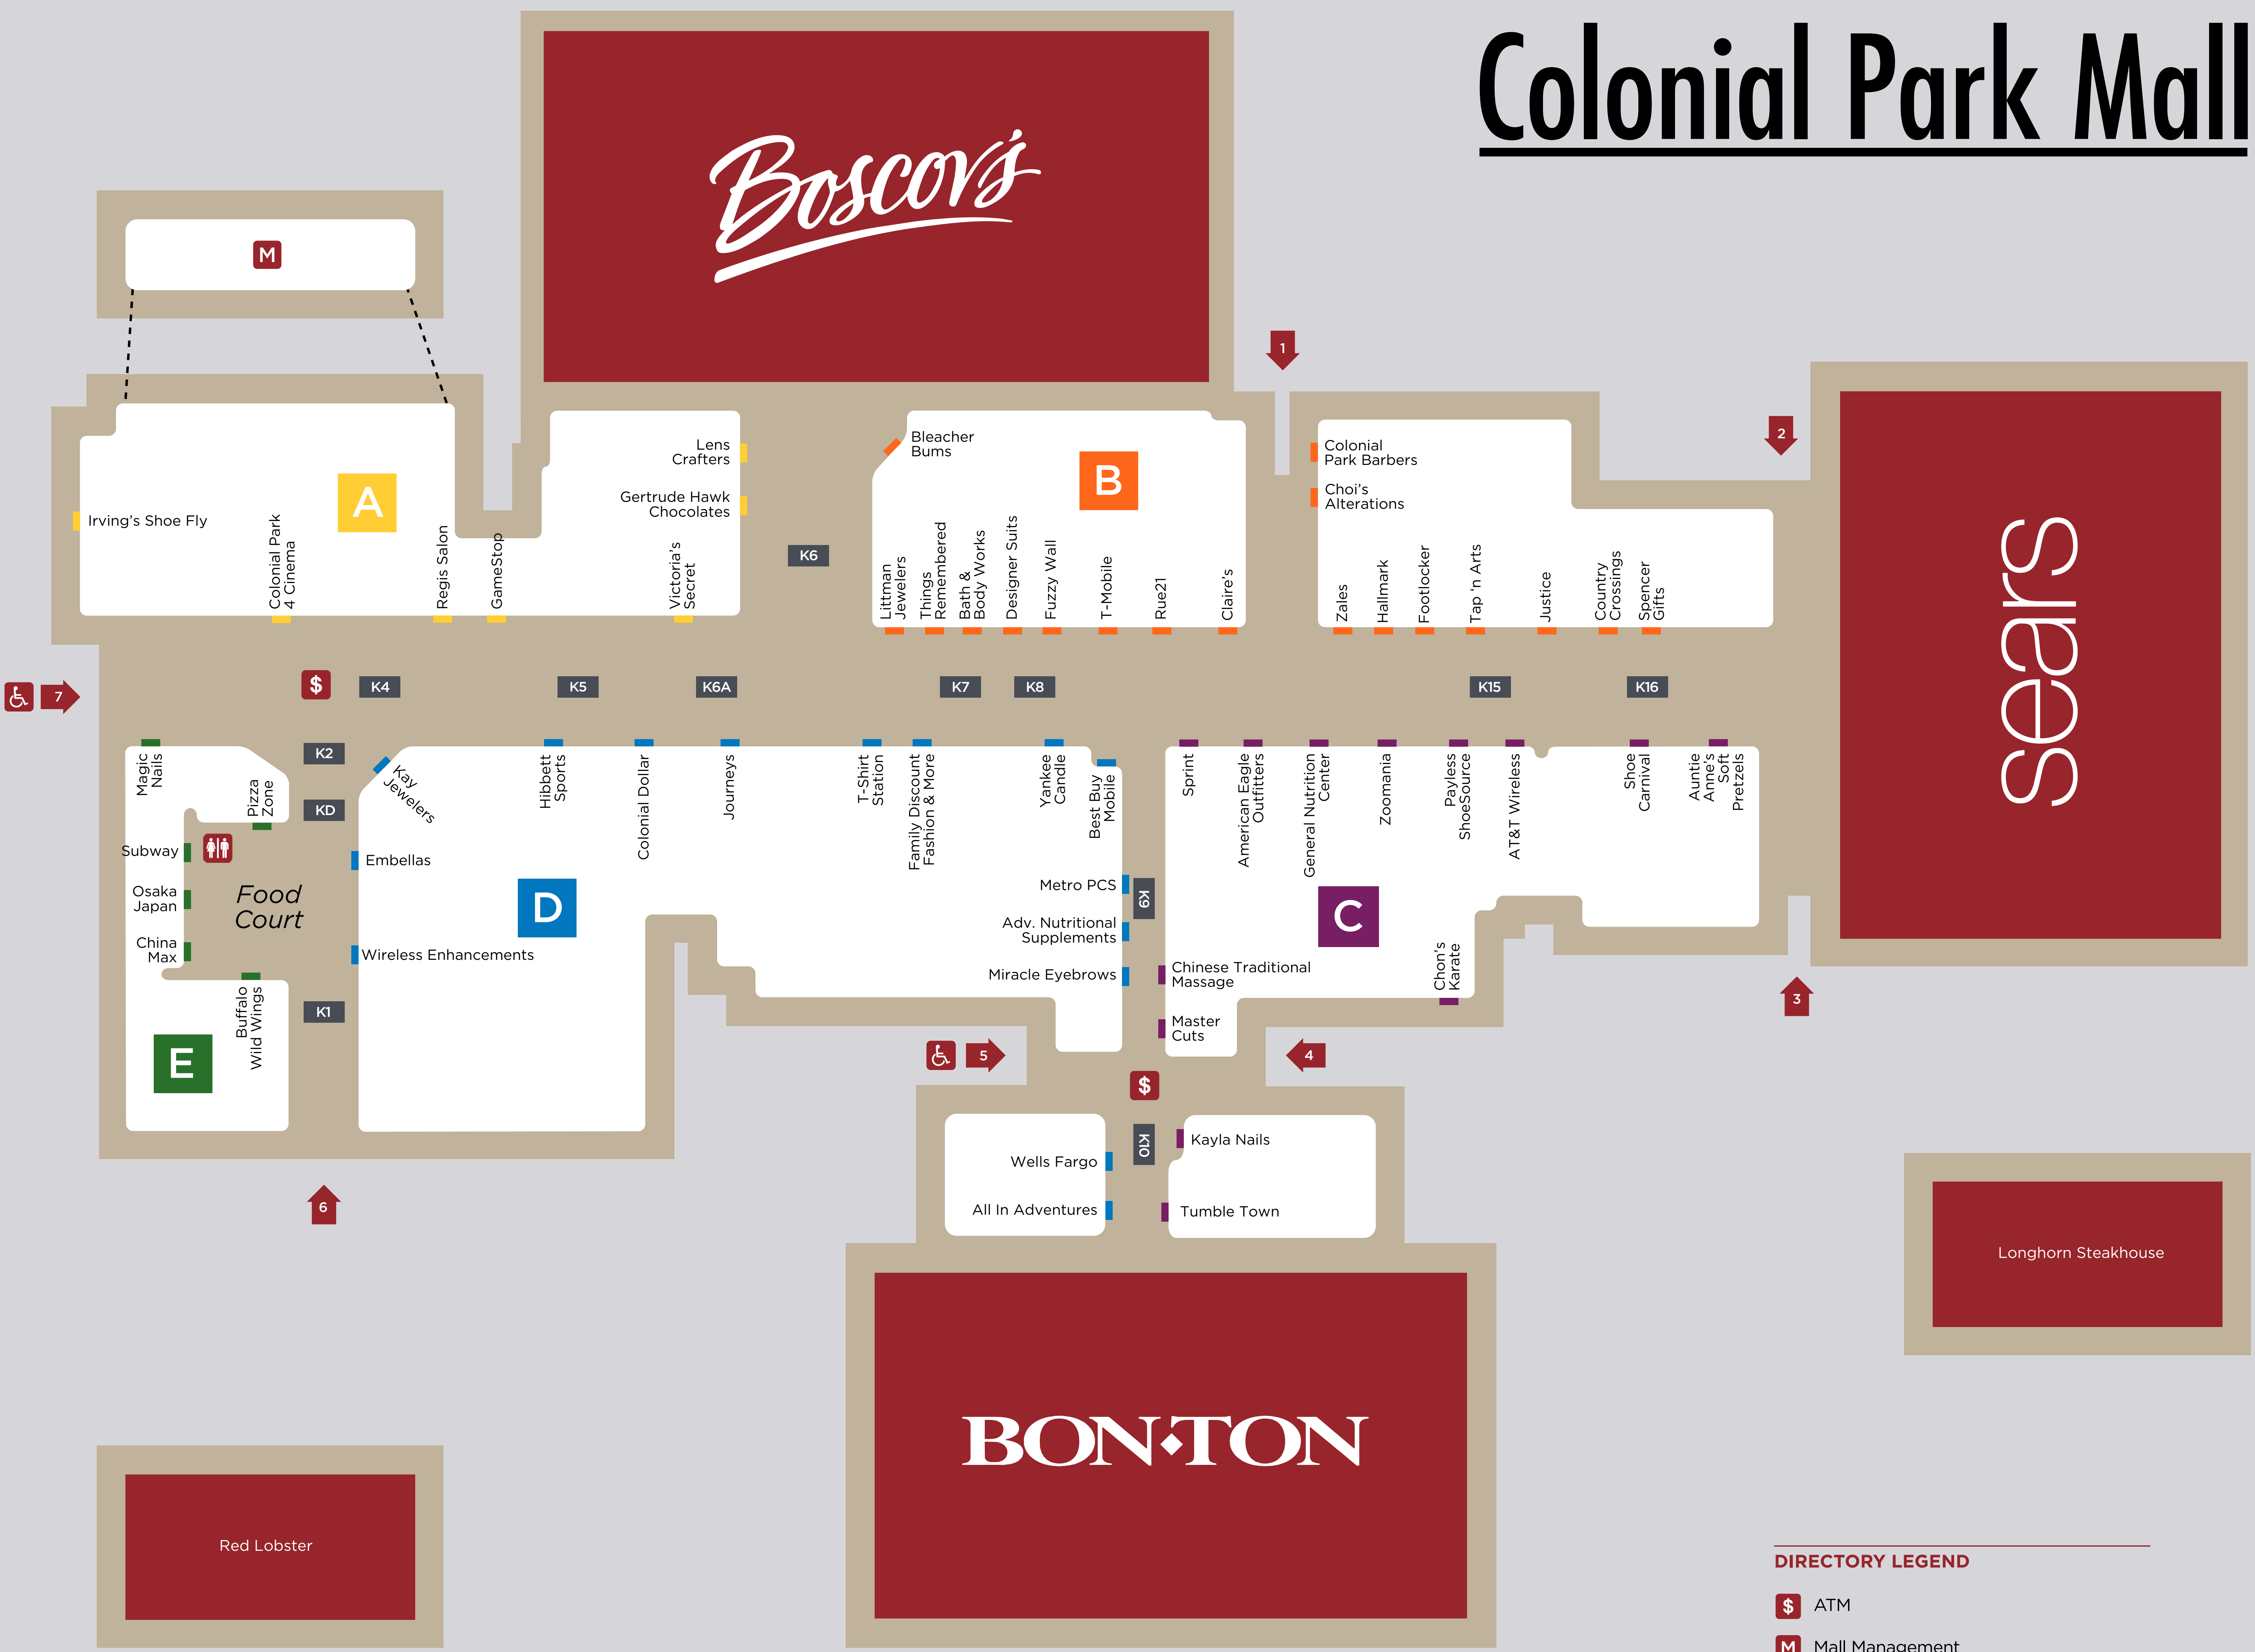

Colonial Park Mall

DIRECTORY LEGEND

- ATM
- Mall Management
- Restrooms
- Handicap Accessible

Colonial Park Mall

DEPARTMENT STORES & ANCHORS

- Bon-Ton
- Bosco's
- Sears

WOMEN'S FASHION & SPECIALTY

- American Eagle Outfitters
- Family Discount Fashion & More
- Footlocker
- Fuzzy Wall
- Hibbett Sports
- Irving's Shoe Fly
- Land's End
- Pink
- Rue 21
- T-Shirt Station
- Victoria's Secret

MEN'S FASHION & SPECIALTY

- American Eagle Outfitters
- Designer Suits
- Footlocker
- Hibbett Sports
- Irving's Shoe Fly
- Land's End
- Rue 21
- T-Shirt Station

CHILDREN'S FASHION & SPECIALTY

- Bon-Ton
- Bosco's
- Land's End Kids
- Justice
- Sears

SHOES & FOOTWEAR

- Designer Suits
- Footlocker
- Irving's Shoe Fly
- Journeys
- Kid's Shoe Fly
- Payless ShoeSource
- Shoe Carnival

SPECIALTY RETAIL, GIFTS & LUGGAGE

- Bath & Body Works
- Bleacher Bums
- Colonial Dollar
- Country Crossings
- Embella's
- Family Discount Fashion & More
- Fuzzy Wall
- General Nutrition Center
- Gertrude Hawk Chocolates
- Hallmark
- Hibbett Sports
- Proactiv
- Spencer Gifts

- T-Shirt Station
- Things Remembered
- Wireless Enhanced
- Yankee Candle
- Zoomania

MUSIC, ELECTRONICS & ENTERTAINMENT

- All In Adventures
- Babbage's/Game Stop
- Colonial Park 4 Cinema
- Kiddie Rides
- Tumble Town