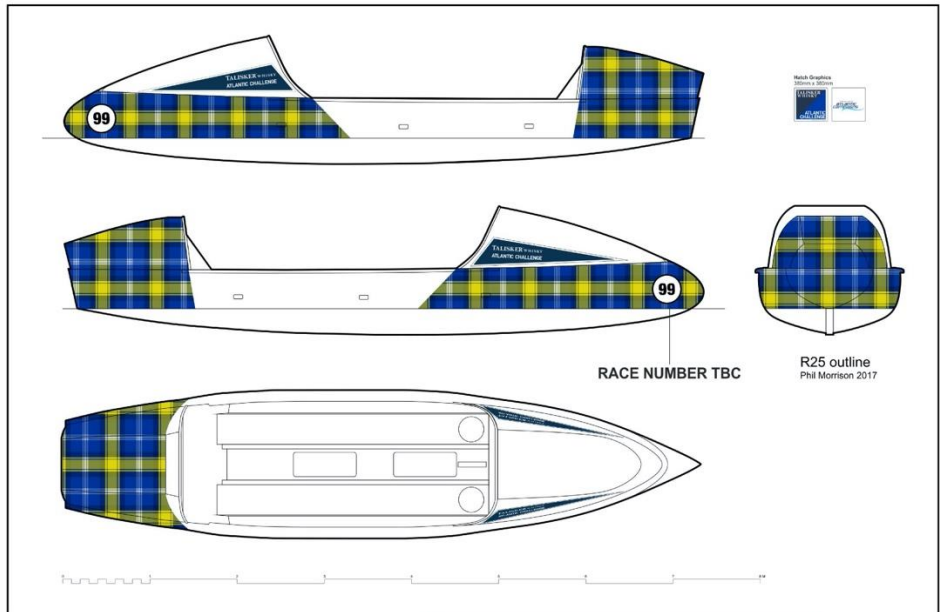

Rannoch Adventure Ltd.

Unit 8, Dammerwick Farm, Marsh Road, Burnham-on-Crouch, Essex CM0 8NB United Kingdom
Tel +44 (0)1621 782127 - Mob +44(0)7712 531495 - info@rannochadventure.com - www.rannochadventure.com
Company Registration No 7887751 - Company VAT No GB 129 1364 20