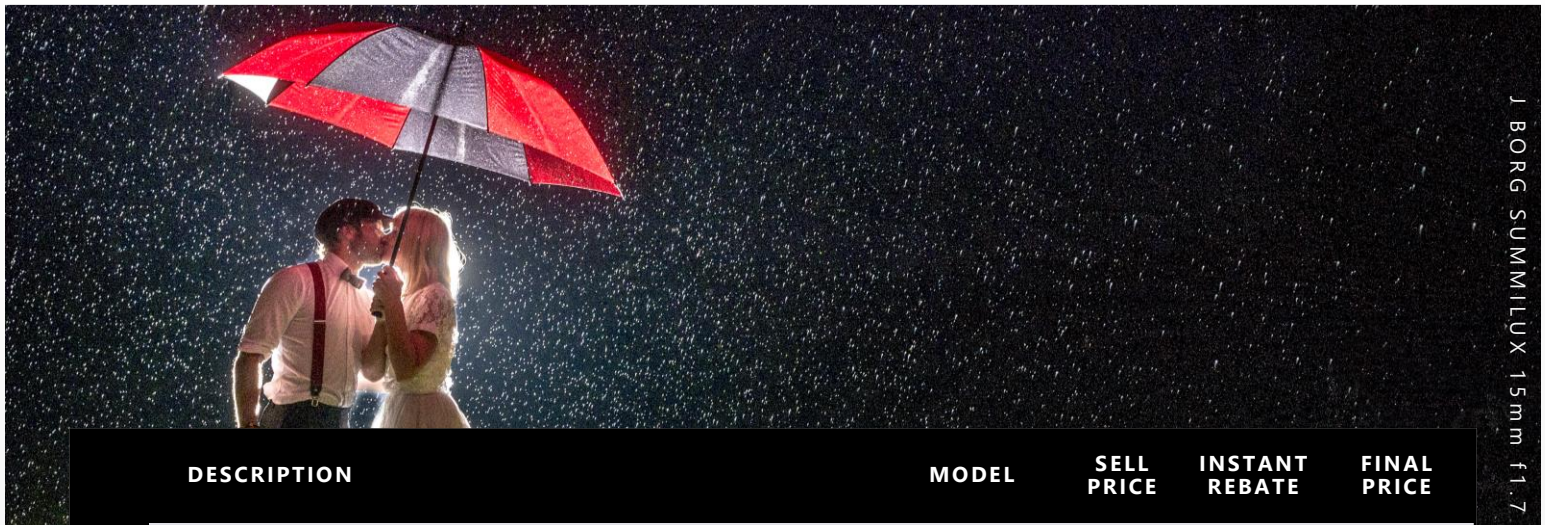

LEICA LENSES

DESCRIPTION	MODEL	SELL PRICE	INSTANT REBATE	FINAL PRICE
LEICA DG SUMMILUX 15mm f1.7 Aspherical Lens Bright wide-angle lens ideal for landscapes using natural lighting. AF/MF switch with aperture ring.	H-X015K	$599.99	$50	$549.99
LEICA DG NOCTICRON 42.5mm f1.2 Lens Excellent depth and soft-focused backgrounds for ultimate low light and portrait use.	H-NS043	$1,599.99	$200	$1,399.99
LEICA DG VARIO-ELMARIT 8-18mm f2.8-4 Lens Ultra wide to short telephoto range, silent fast AF drive up to 240fps. Splash/dust proof.	H-E0818	$1,099.99	$100	$999.99
LEICA DG VARIO-ELMARIT 12-60mm f2.8-4 Lens Wide to short telephoto range, silent fast AF drive up to 240fps. Splash/dust proof.	H-ES12060	$999.99	$100	$899.99
LEICA VARIO-ELMARIT 50-200mm f2.8-4 Lens Fast telephoto zoom suitable for low light action sports, wildlife. Dual I.S. fast AF, weather sealed.	H-ES50200	$1,699.99	$200	$1,499.99
LEICA VARIO-ELMARIT 100-400mm f4-6.3 Lens Ultra-telephoto zoom designed for action sports, wildlife + macro. Includes tripod mount.	H-RS100400	$1,799.99	$200	$1,599.99

FREE THREE YEAR EXTENDED WARRANTY IS AVAILABLE ON SELECT MODELS AT AUTHORIZED U.S. PANASONIC IMAGING DEALERS