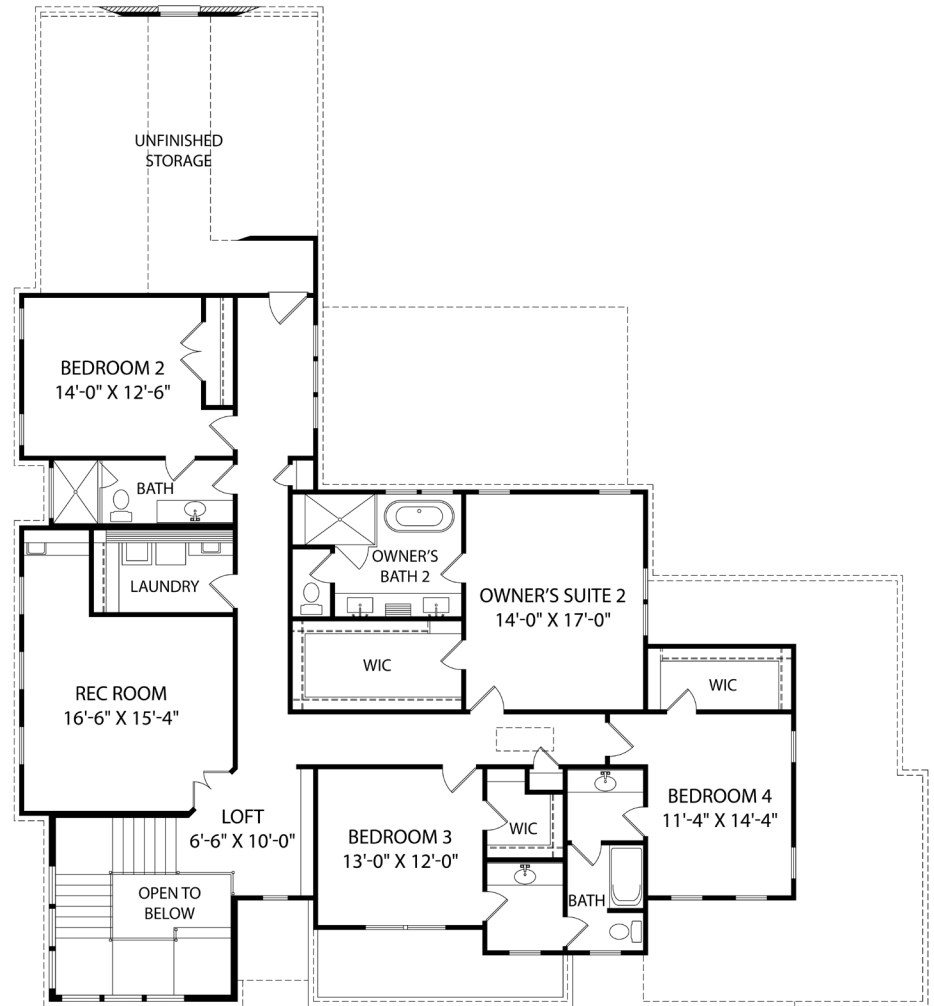

ICG Homes, Homesite 141 - 4,725 SF
1628 Montvale Grant Way • Cary, NC 27519

919-650-6414 • MontvaleCary.com

Floorplans and renderings are artist representations and subject to change without prior notice. Dimensions are approximate. Plans are copyrighted and duplication is prohibited. Sales by Coldwell Banker Howard Perry and Walston New Homes & Land.

FIRST FLOOR

SECOND FLOOR

ICG Homes
Homesite 141 - 4,725 SF
1628 Montvale Grant Way • Cary, NC 27519