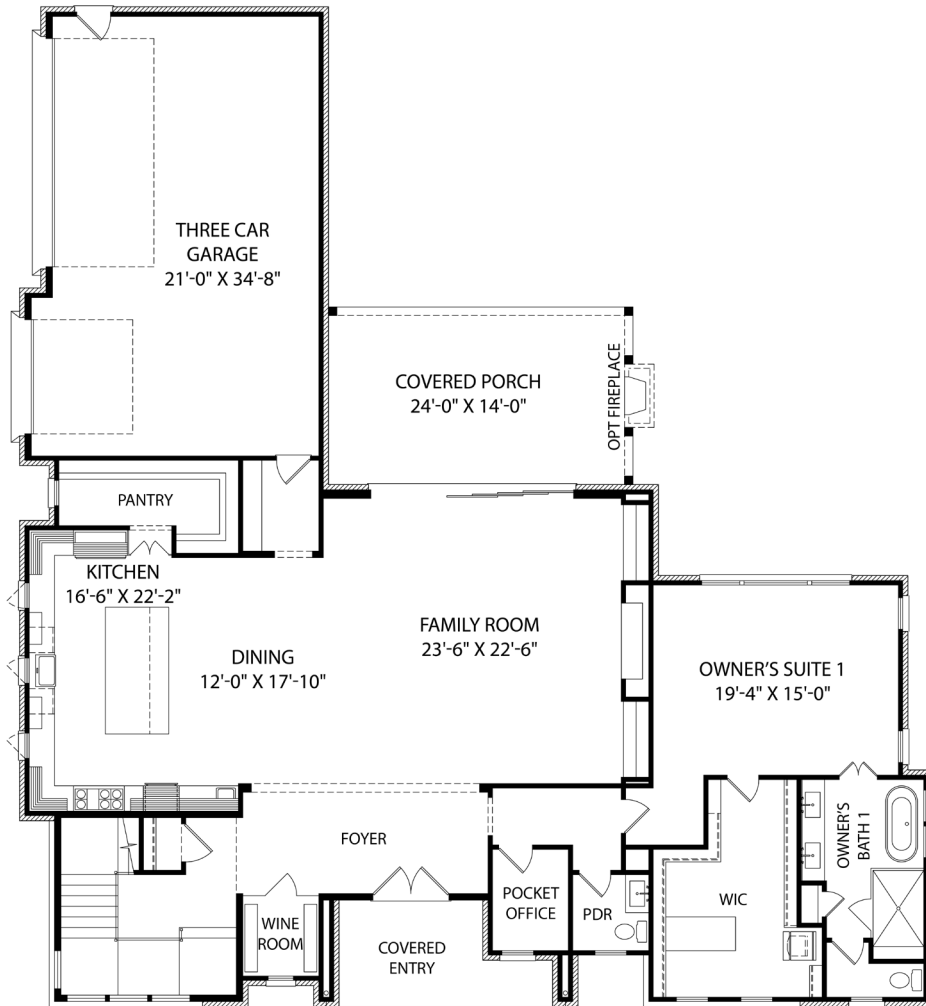

FIRST FLOOR

SECOND FLOOR

ICG Homes
Homesite 141 - 4,725 SF
1628 Montvale Grant Way • Cary, NC 27519