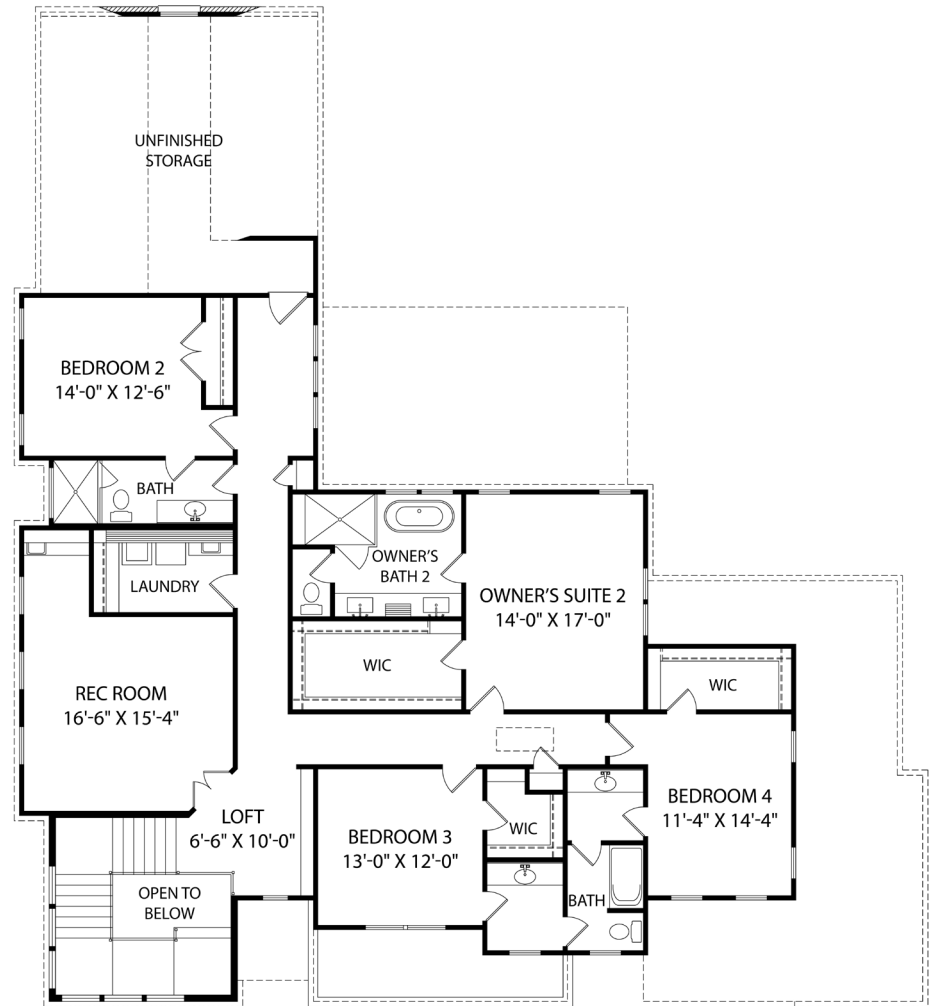

FIRST FLOOR

SECOND FLOOR

**ICG Homes**  
Homesite 141 - 4,725 SF  
1200 Montvale Ridge Drive • Cary, NC 27519