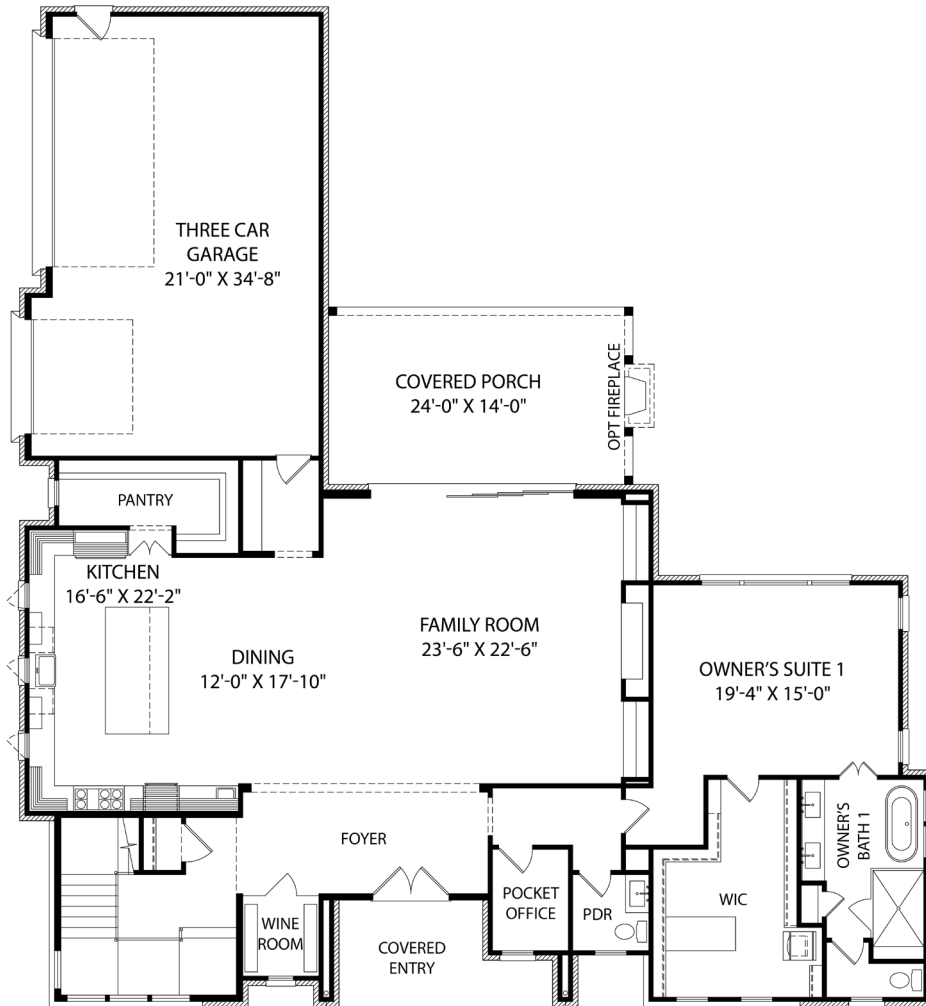

FIRST FLOOR

SECOND FLOOR

**ICG Homes**  
Homesite 141 - 4,725 SF  
1200 Montvale Ridge Drive • Cary, NC 27519