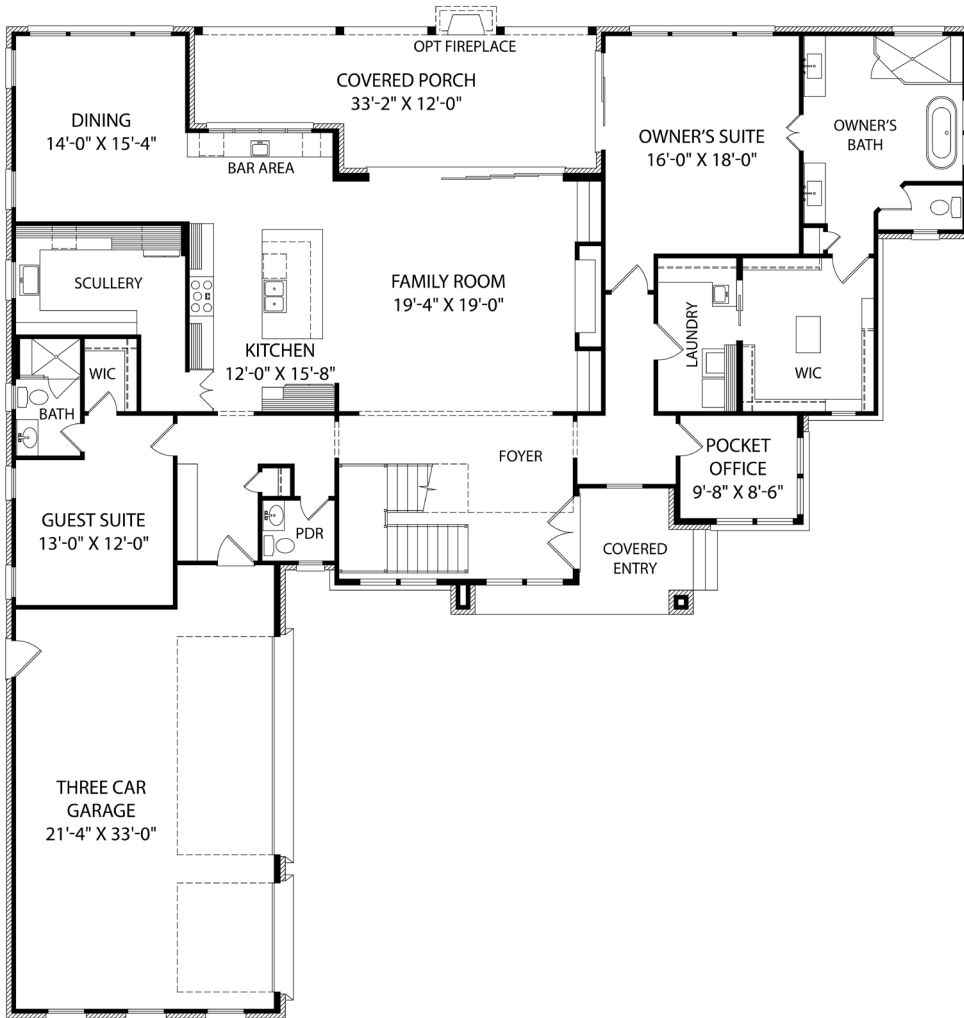

ICG Homes, Homesite 159 - 4,581 SF
1512 Montvale Grant Way • Cary, NC 27519

919-650-6414 • MontvaleCary.com

Floorplans and renderings are artist representations and subject to change without prior notice. Dimensions are approximate. Plans are copyrighted and duplication is prohibited. Sales by Coldwell Banker Howard Perry and Walston New Homes & Land.

MONTVALE

AT COPPERLEAF

FIRST FLOOR

SECOND FLOOR

ICG Homes
 Homesite 159 - 4,581 SF
 1512 Montvale Grant Way • Cary, NC 27519