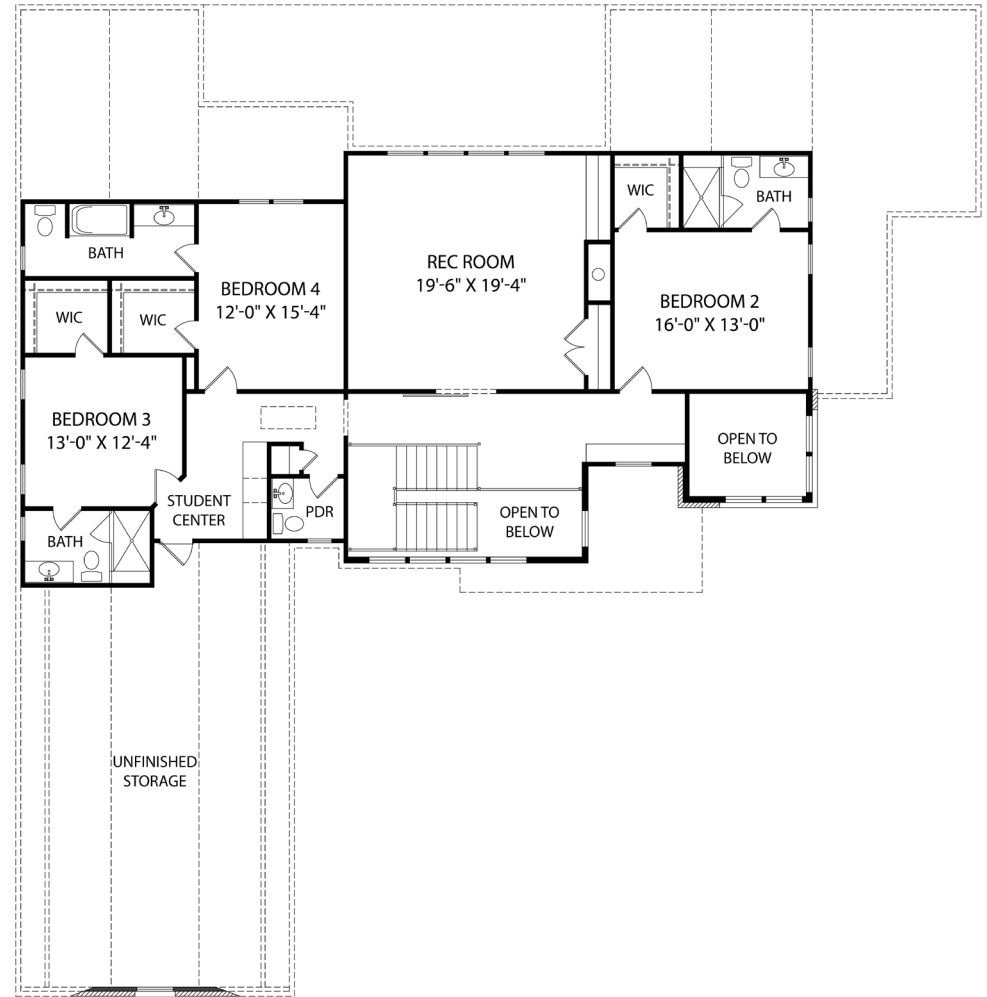

ICG Homes, Homesite 159 - 4,581 SF
1512 Montvale Grant Way • Cary, NC 27519

919-650-6414 • MontvaleCary.com

Floorplans and renderings are artist representations and subject to change without prior notice. Dimensions are approximate. Plans are copyrighted and duplication is prohibited. Sales by Coldwell Banker Howard Perry and Walston New Homes & Land.

MONTVALE

AT COPPERLEAF

FIRST FLOOR

SECOND FLOOR

ICG Homes
 Homesite 159 - 4,581 SF
 1512 Montvale Grant Way • Cary, NC 27519