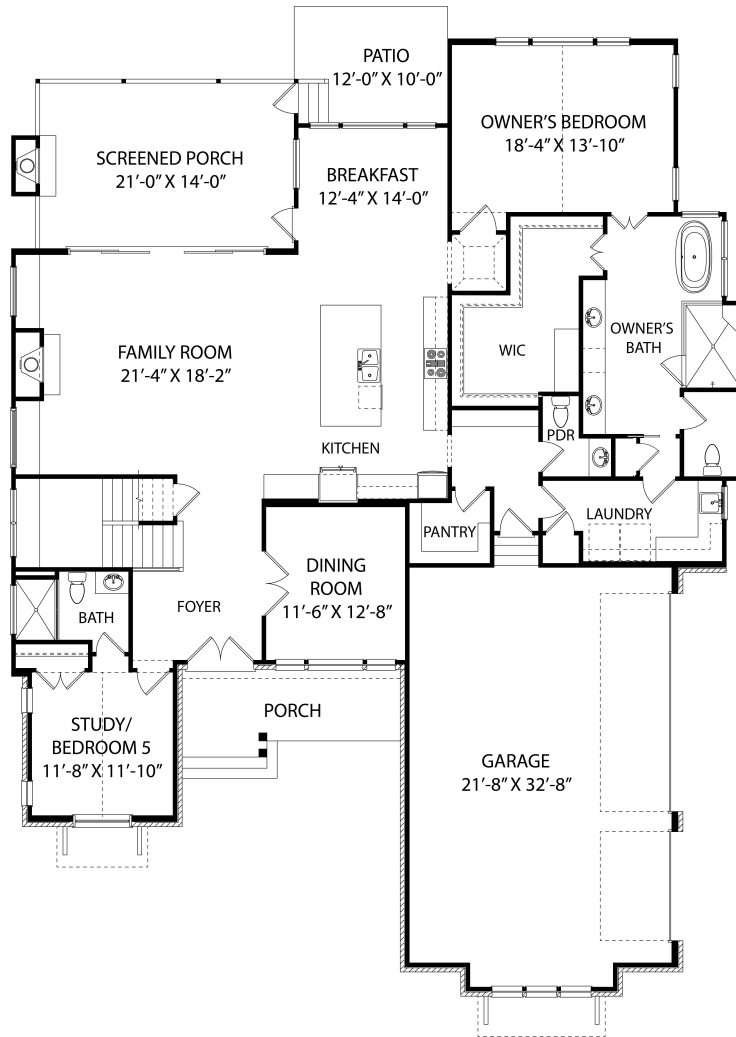

FIRST FLOOR

SECOND FLOOR

**ICG Homes**  
Homesite 158 - 4,338 SF  
1324 Montvale Ridge Drive • Cary, NC 27519