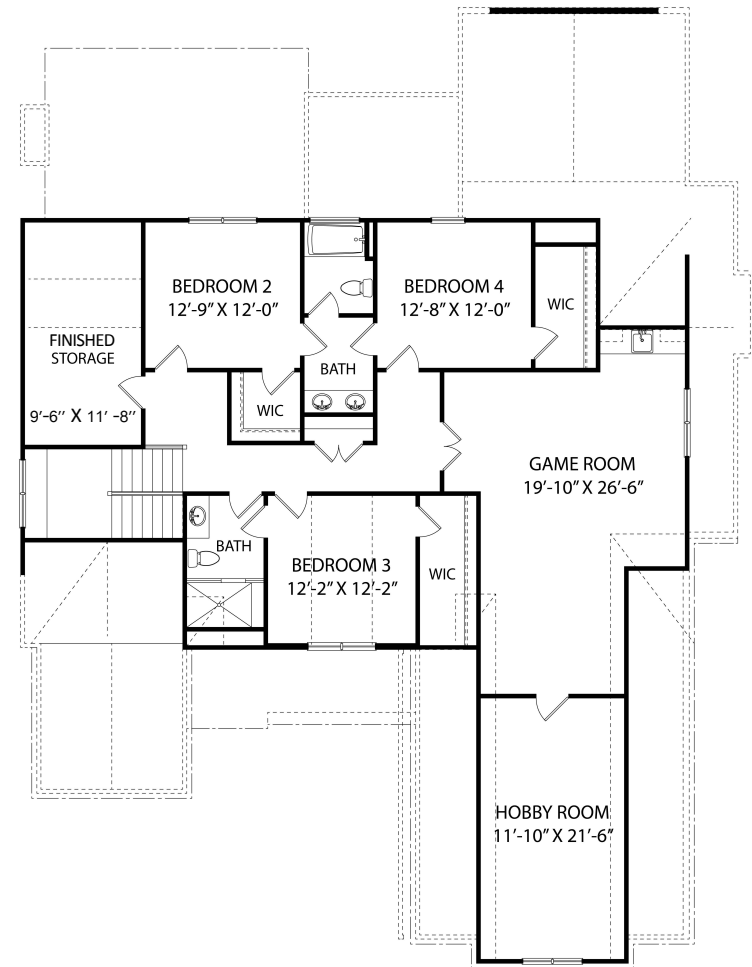

FIRST FLOOR

SECOND FLOOR

**ICG Homes**  
Homesite 158 - 4,338 SF  
1324 Montvale Ridge Drive • Cary, NC 27519